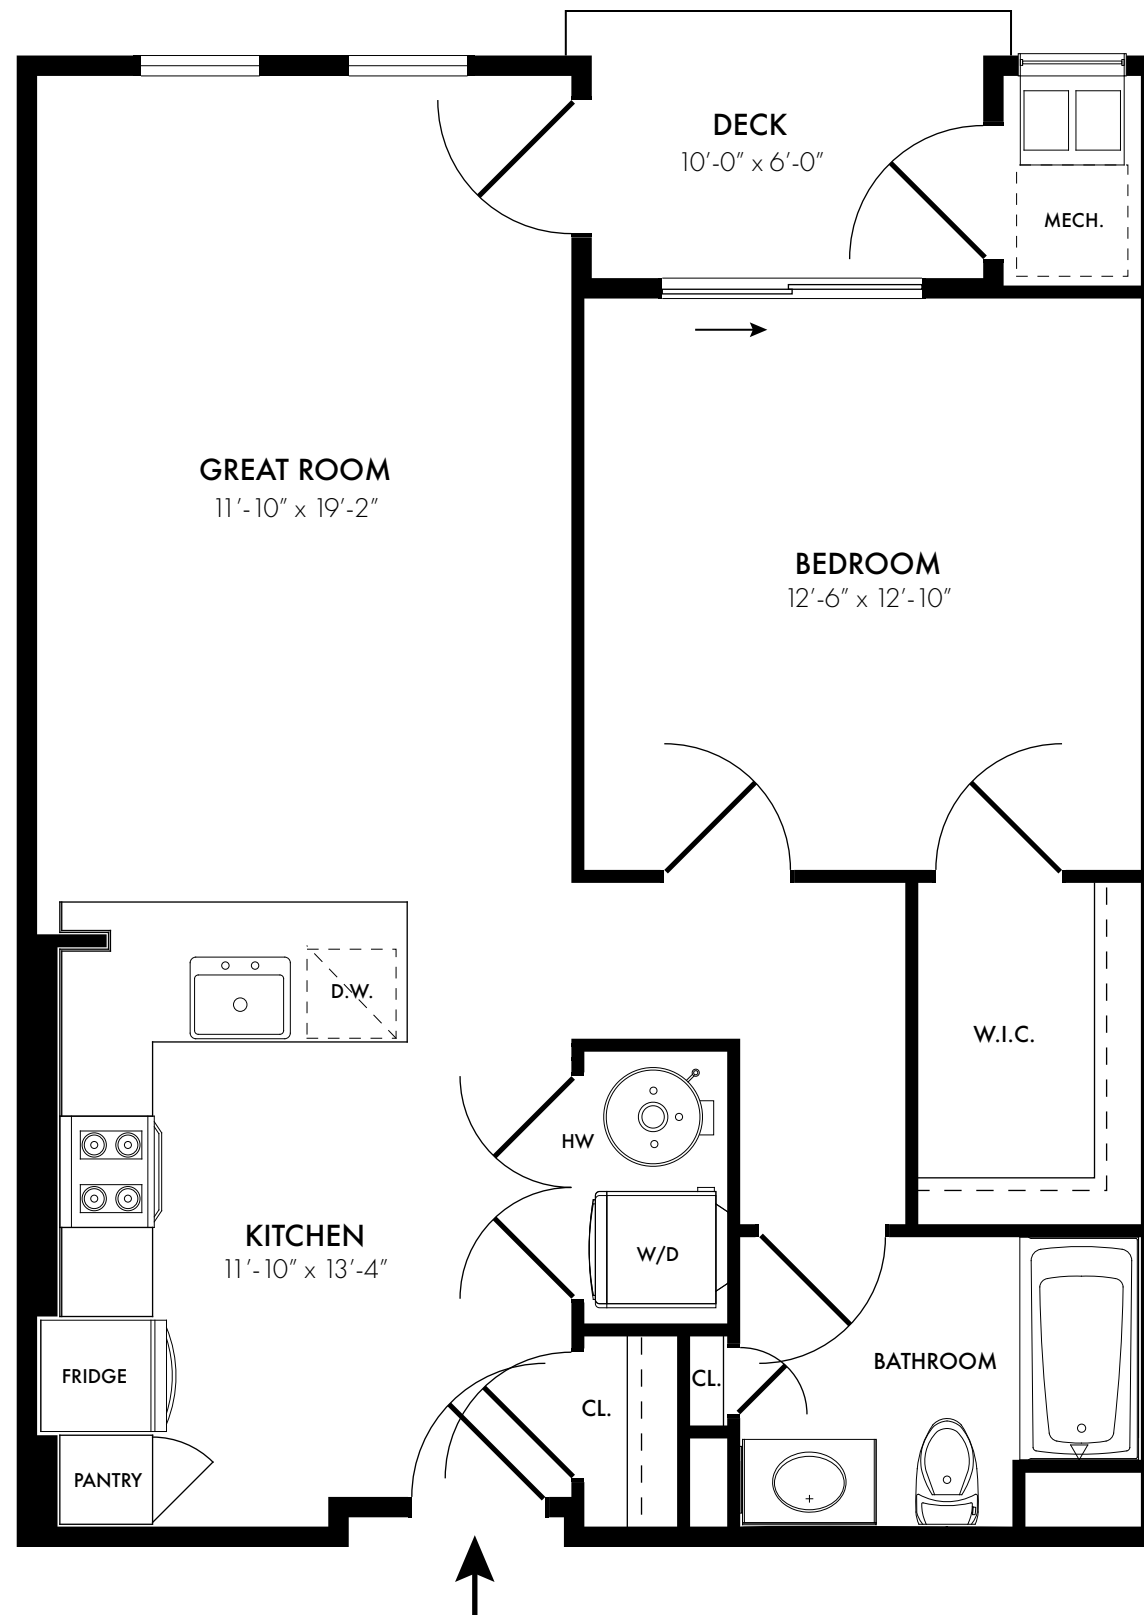

A5

ONE BEDROOM / ONE BATHROOM

806 SQ. FT.

v/bjr+

architecture + town planning + urban design

B4

ONE BEDROOM / ONE BATHROOM
806 SQ. FT.

v/bjr+

architecture + town planning + urban design

B5

ONE BEDROOM / ONE BATHROOM

806 SQ. FT.

v/bjr+

architecture + town planning + urban design

C4

ONE BEDROOM / ONE BATHROOM

806 SQ. FT.

v/bjr+

architecture + town planning + urban design

C5

ONE BEDROOM / ONE BATHROOM

806 SQ. FT.

v/bjr+

architecture + town planning + urban design