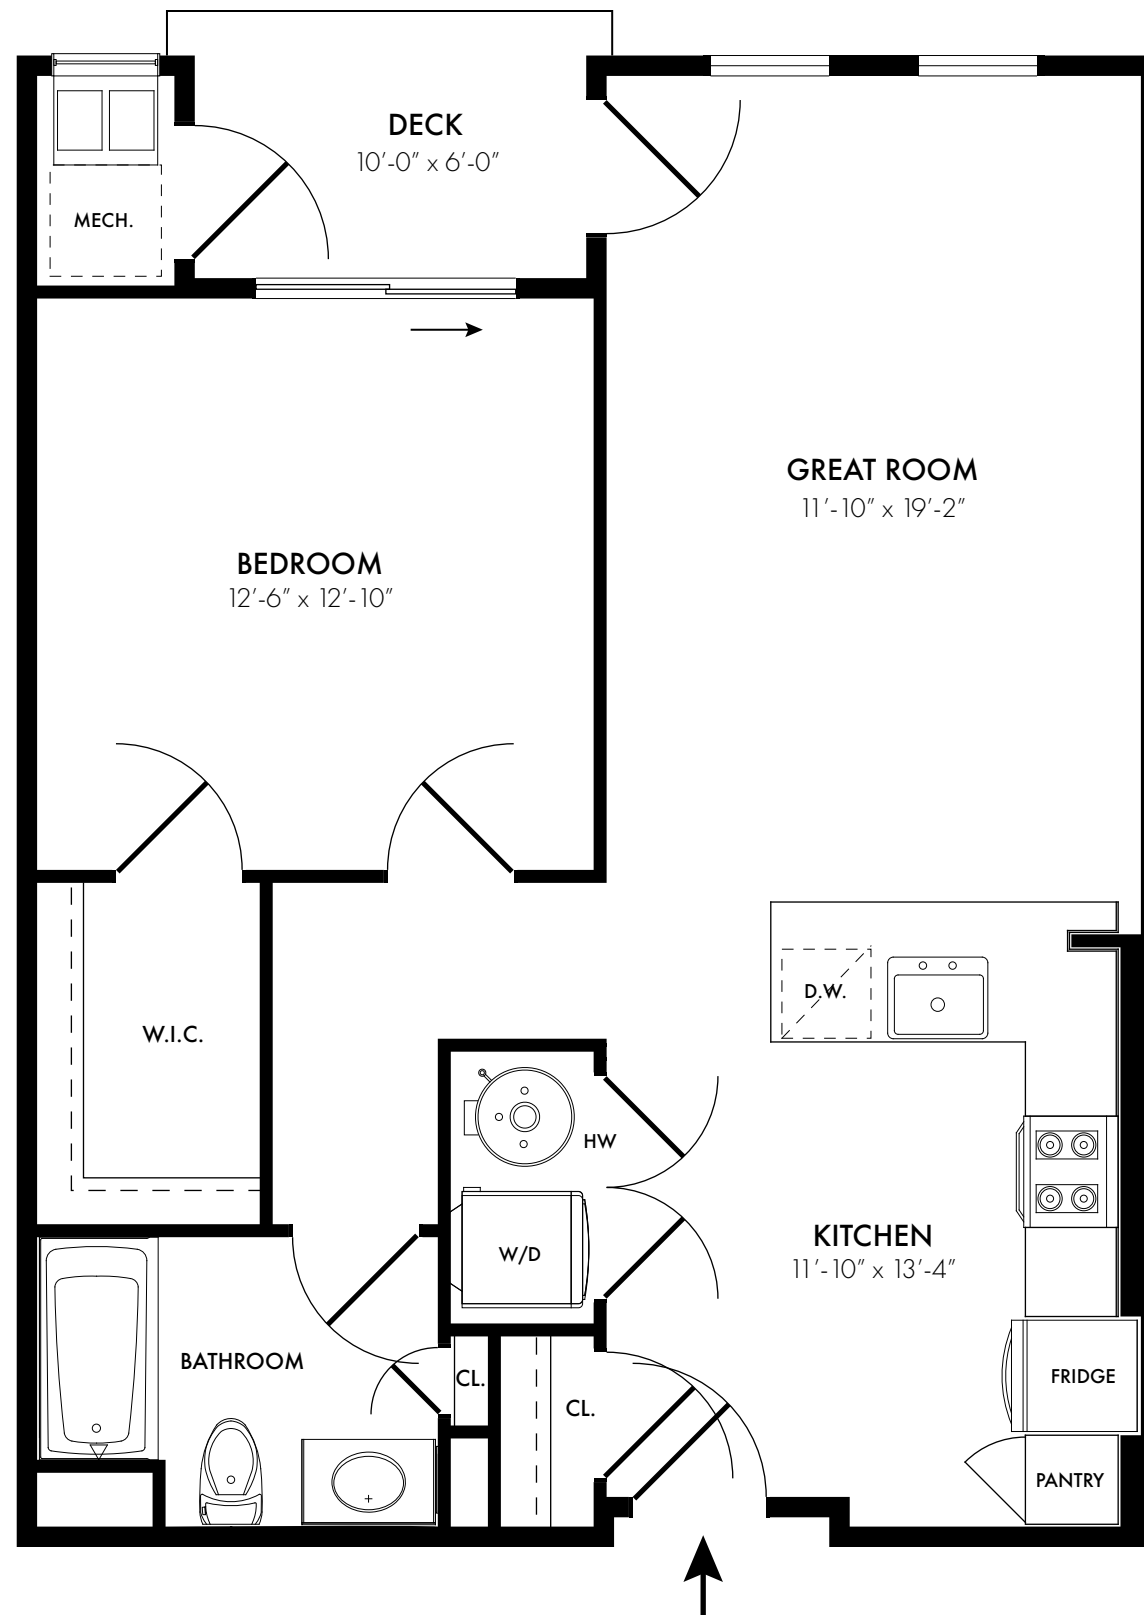

A5

ONE BEDROOM / ONE BATHROOM

806 SQ. FT.

v/bjr+

architecture + town planning + urban design

B4

ONE BEDROOM / ONE BATHROOM
806 SQ. FT.

v/bjr+

architecture + town planning + urban design

B5

ONE BEDROOM / ONE BATHROOM

806 SQ. FT.

v/bjr+

architecture + town planning + urban design

C4

ONE BEDROOM / ONE BATHROOM

806 SQ. FT.

v/bjr+

architecture + town planning + urban design

C5

ONE BEDROOM / ONE BATHROOM

806 SQ. FT.

v/bjr+

architecture + town planning + urban design