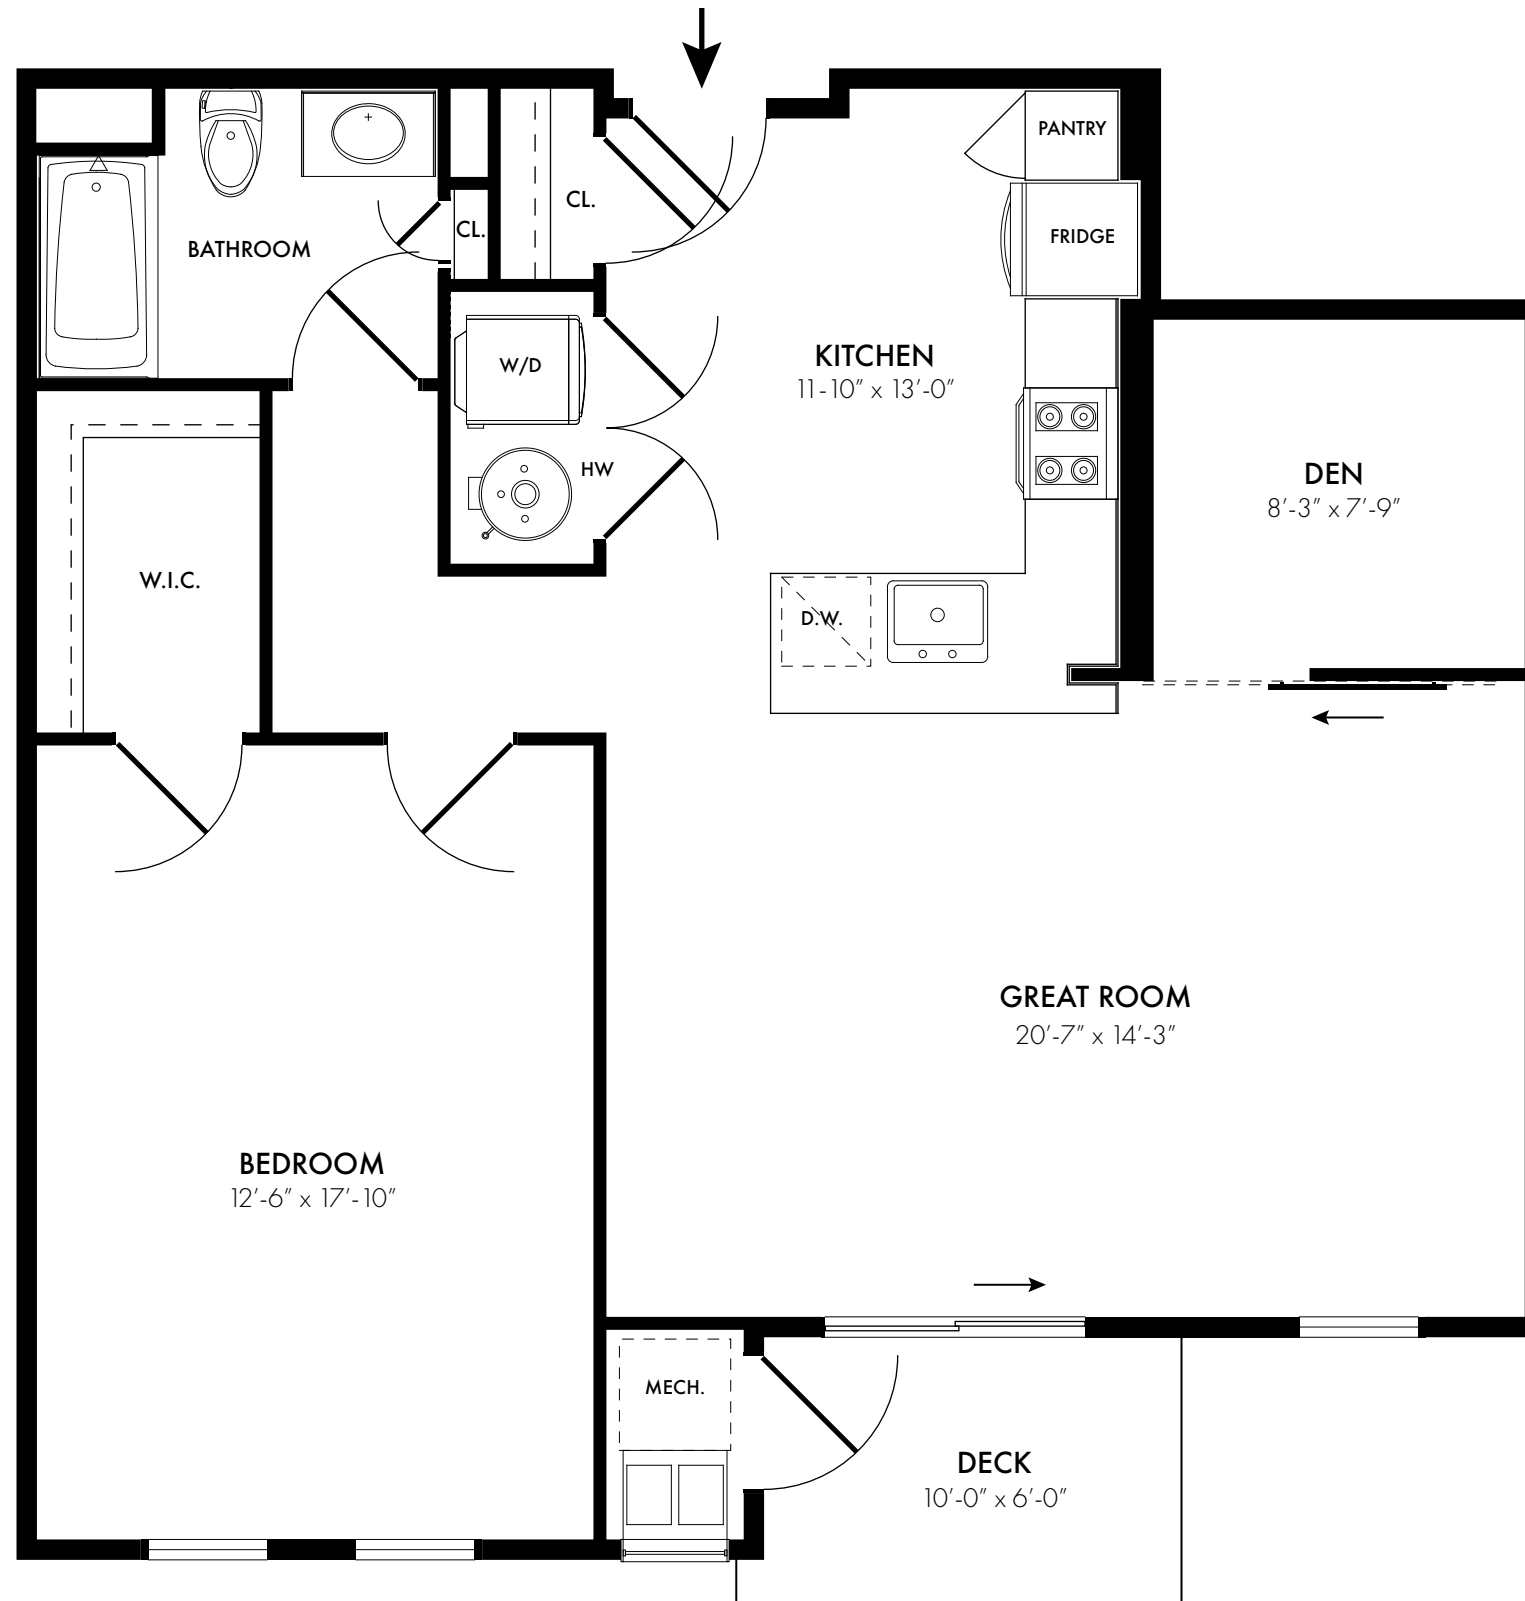

v/bjr+

architecture + town planning + urban design

A1

ONE BEDROOM / ONE BATHROOM

1012 SQ. FT.

v/bjr+

architecture + town planning + urban design

A8

ONE BEDROOM / ONE BATHROOM

1012 SQ. FT.

B1

ONE BEDROOM / ONE BATHROOM

1012 SQ. FT.

v/bjr+

architecture + town planning + urban design

B8

ONE BEDROOM / ONE BATHROOM
1012 SQ. FT.

v/bjr+

architecture + town planning + urban design

C1

ONE BEDROOM / ONE BATHROOM

1012 SQ. FT.

v/bjr+

architecture + town planning + urban design

v/bjr+

architecture + town planning + urban design

C8

ONE BEDROOM / ONE BATHROOM

1012 SQ. FT.