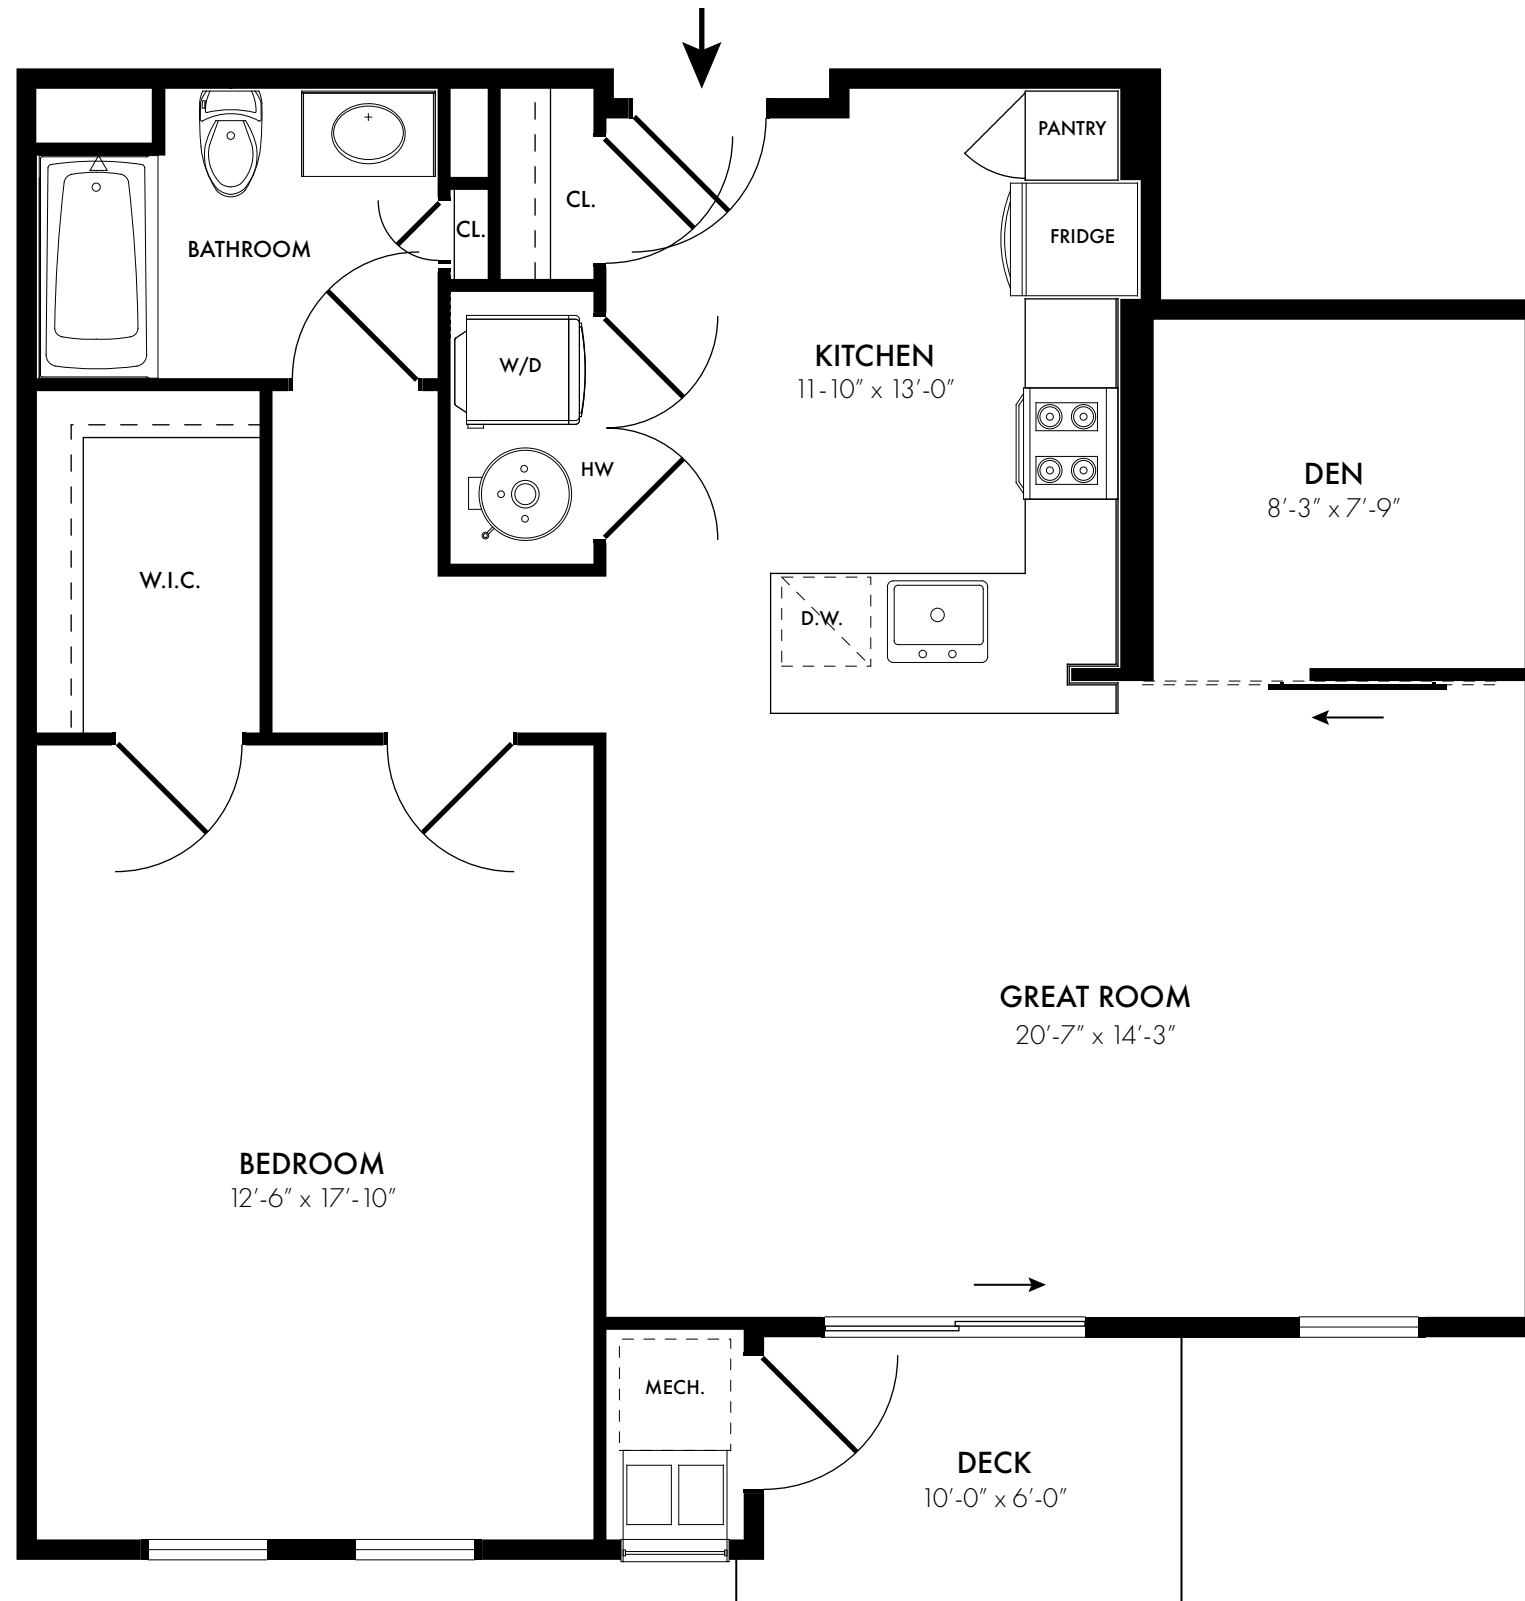

v/bjr+

architecture + town planning + urban design

A1

ONE BEDROOM / ONE BATHROOM

1012 SQ. FT.

v/bjr+

architecture + town planning + urban design

A8

ONE BEDROOM / ONE BATHROOM

1012 SQ. FT.

B1

ONE BEDROOM / ONE BATHROOM

1012 SQ. FT.

v/bjr+

architecture + town planning + urban design

B8

ONE BEDROOM / ONE BATHROOM
1012 SQ. FT.

v/bjr+

architecture + town planning + urban design

C1

ONE BEDROOM / ONE BATHROOM

1012 SQ. FT.

v/bjr+

architecture + town planning + urban design

v/bjr+

architecture + town planning + urban design

C8

ONE BEDROOM / ONE BATHROOM

1012 SQ. FT.