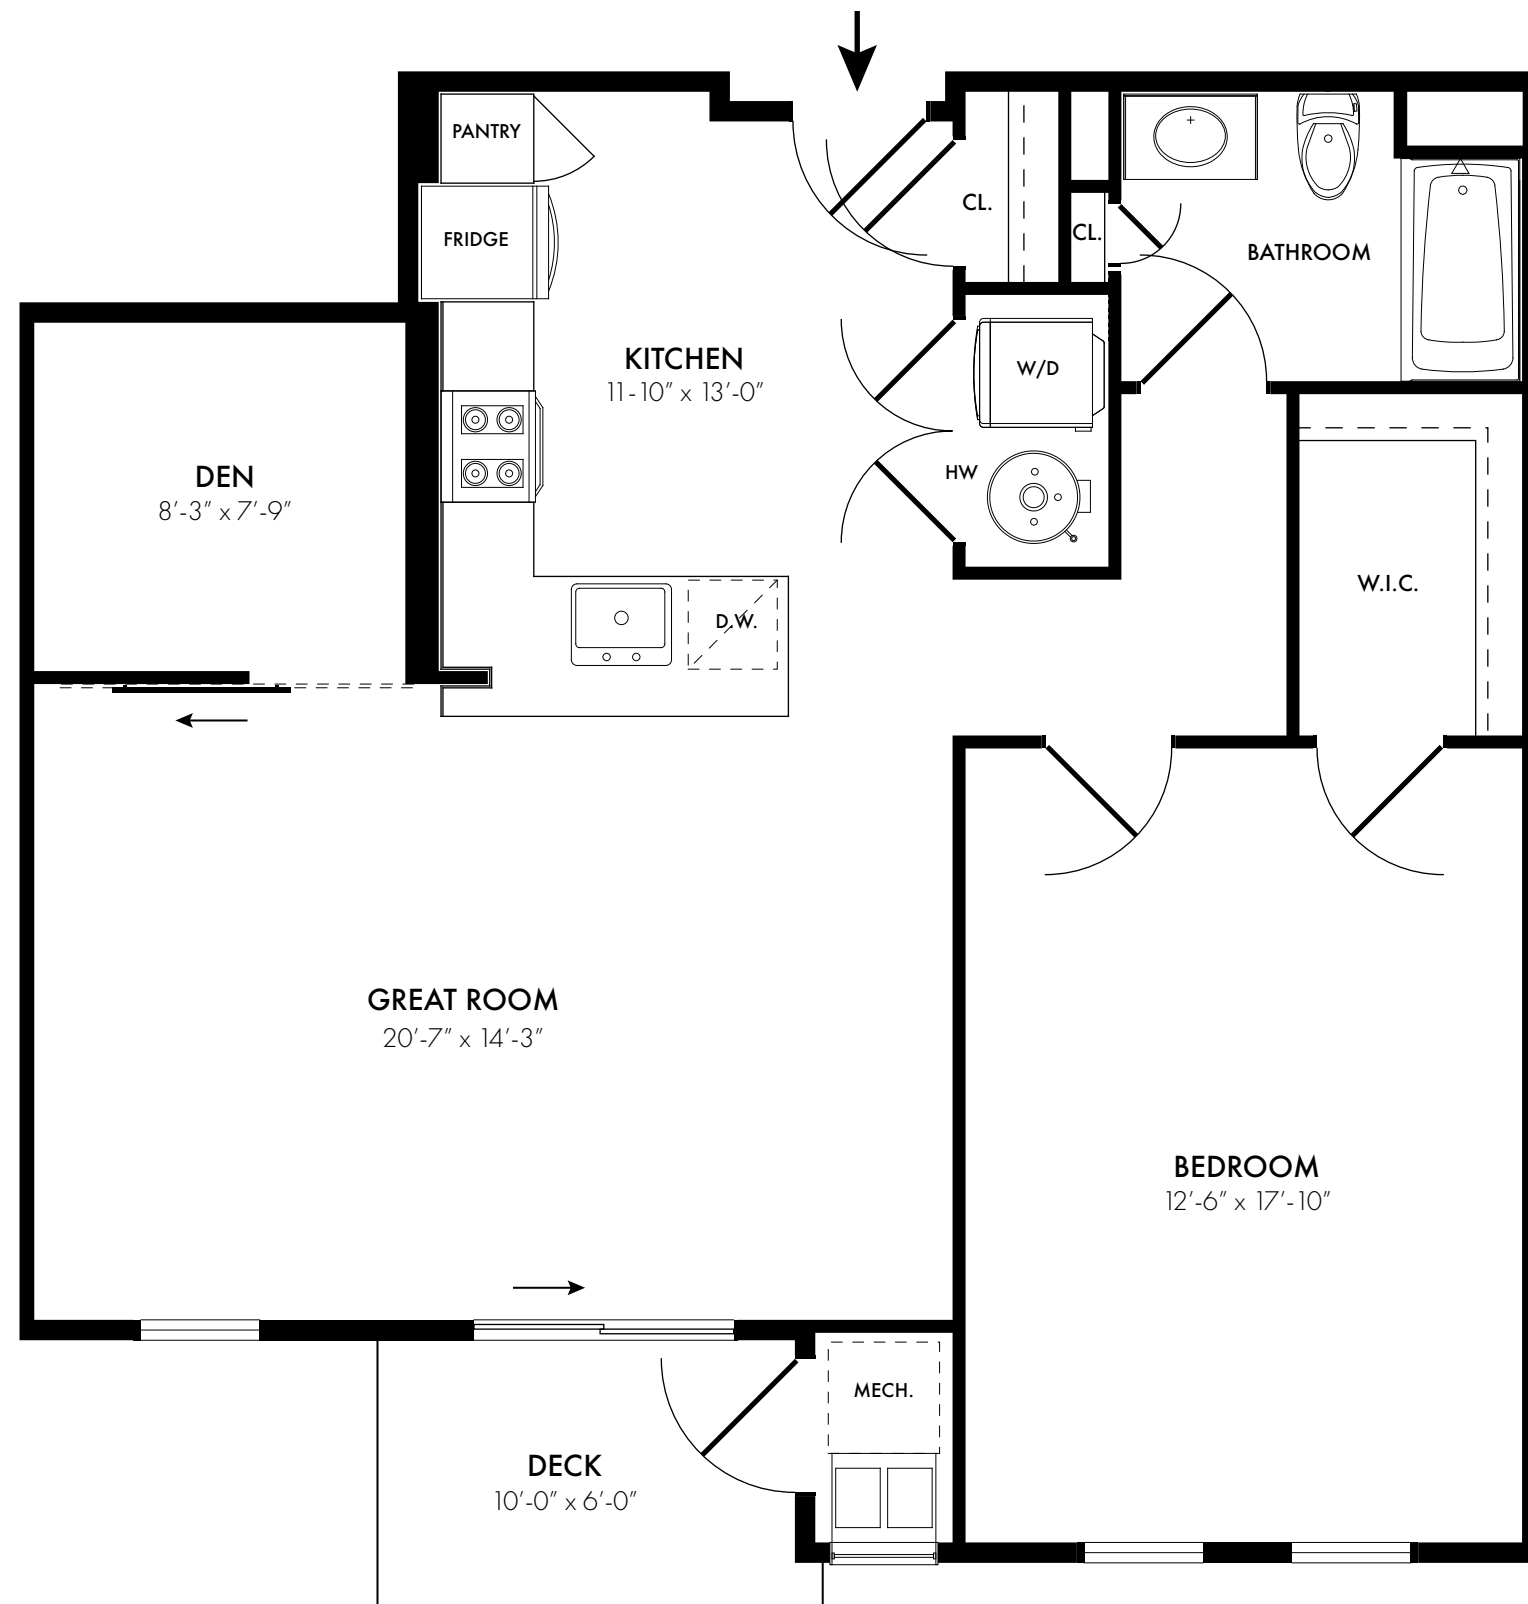

v/bjr+

architecture + town planning + urban design

A1

ONE BEDROOM / ONE BATHROOM

1012 SQ. FT.

v/bjr+

architecture + town planning + urban design

A8

ONE BEDROOM / ONE BATHROOM

1012 SQ. FT.

B1

ONE BEDROOM / ONE BATHROOM

1012 SQ. FT.

v/bjr+

architecture + town planning + urban design

B8

ONE BEDROOM / ONE BATHROOM
1012 SQ. FT.

v/bjr+

architecture + town planning + urban design

C1

ONE BEDROOM / ONE BATHROOM

1012 SQ. FT.

v/bjr+

architecture + town planning + urban design

v/bjr+

architecture + town planning + urban design

C8

ONE BEDROOM / ONE BATHROOM

1012 SQ. FT.