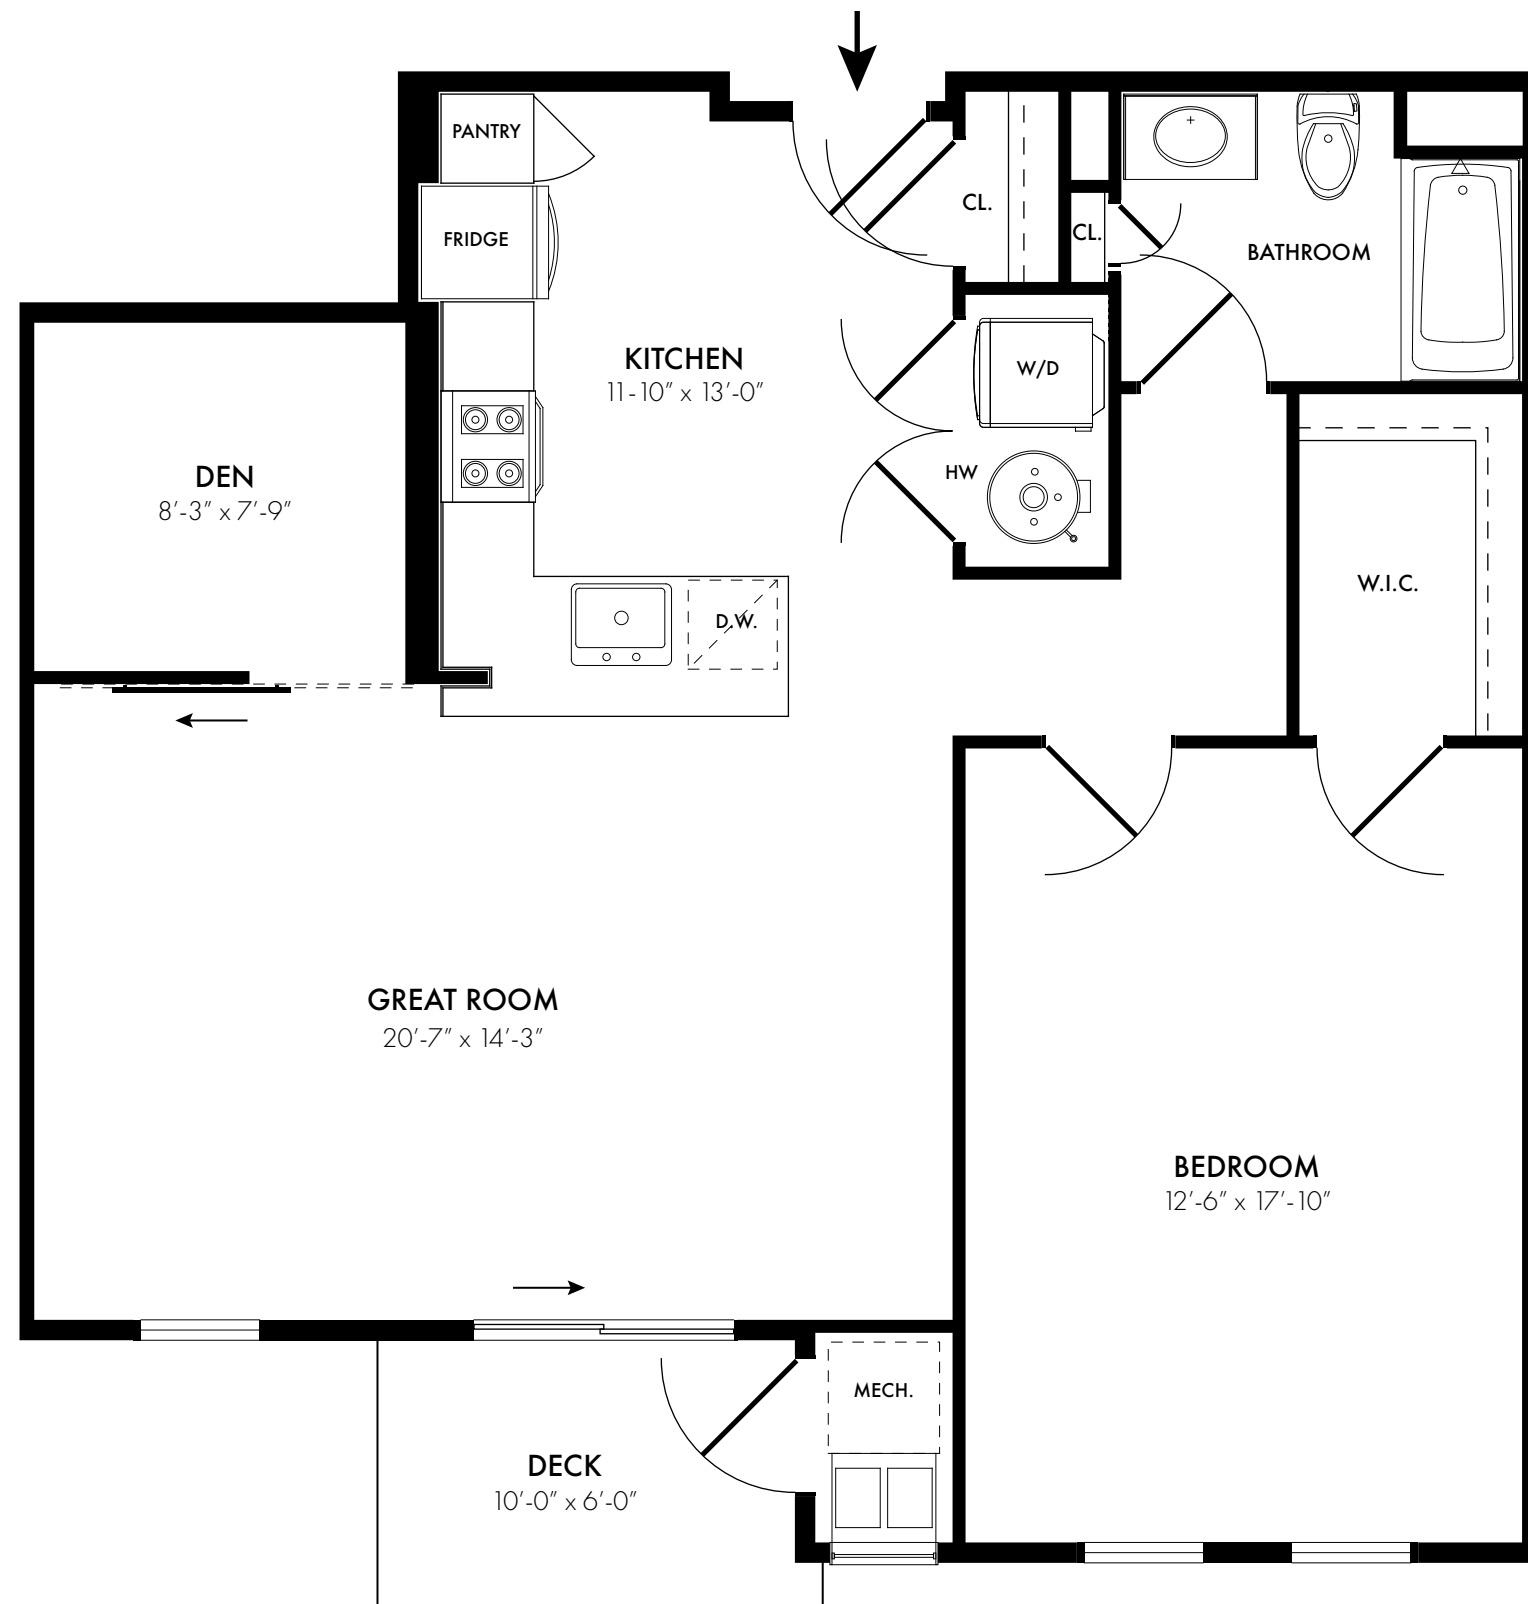

v/bjr+

architecture + town planning + urban design

A1

ONE BEDROOM / ONE BATHROOM

1012 SQ. FT.

v/bjr+

architecture + town planning + urban design

A8

ONE BEDROOM / ONE BATHROOM

1012 SQ. FT.

B1

ONE BEDROOM / ONE BATHROOM

1012 SQ. FT.

v/bjr+

architecture + town planning + urban design

B8

ONE BEDROOM / ONE BATHROOM
1012 SQ. FT.

v/bjr+

architecture + town planning + urban design

C1

ONE BEDROOM / ONE BATHROOM

1012 SQ. FT.

v/bjr+

architecture + town planning + urban design

v/bjr+

architecture + town planning + urban design

C8

ONE BEDROOM / ONE BATHROOM

1012 SQ. FT.