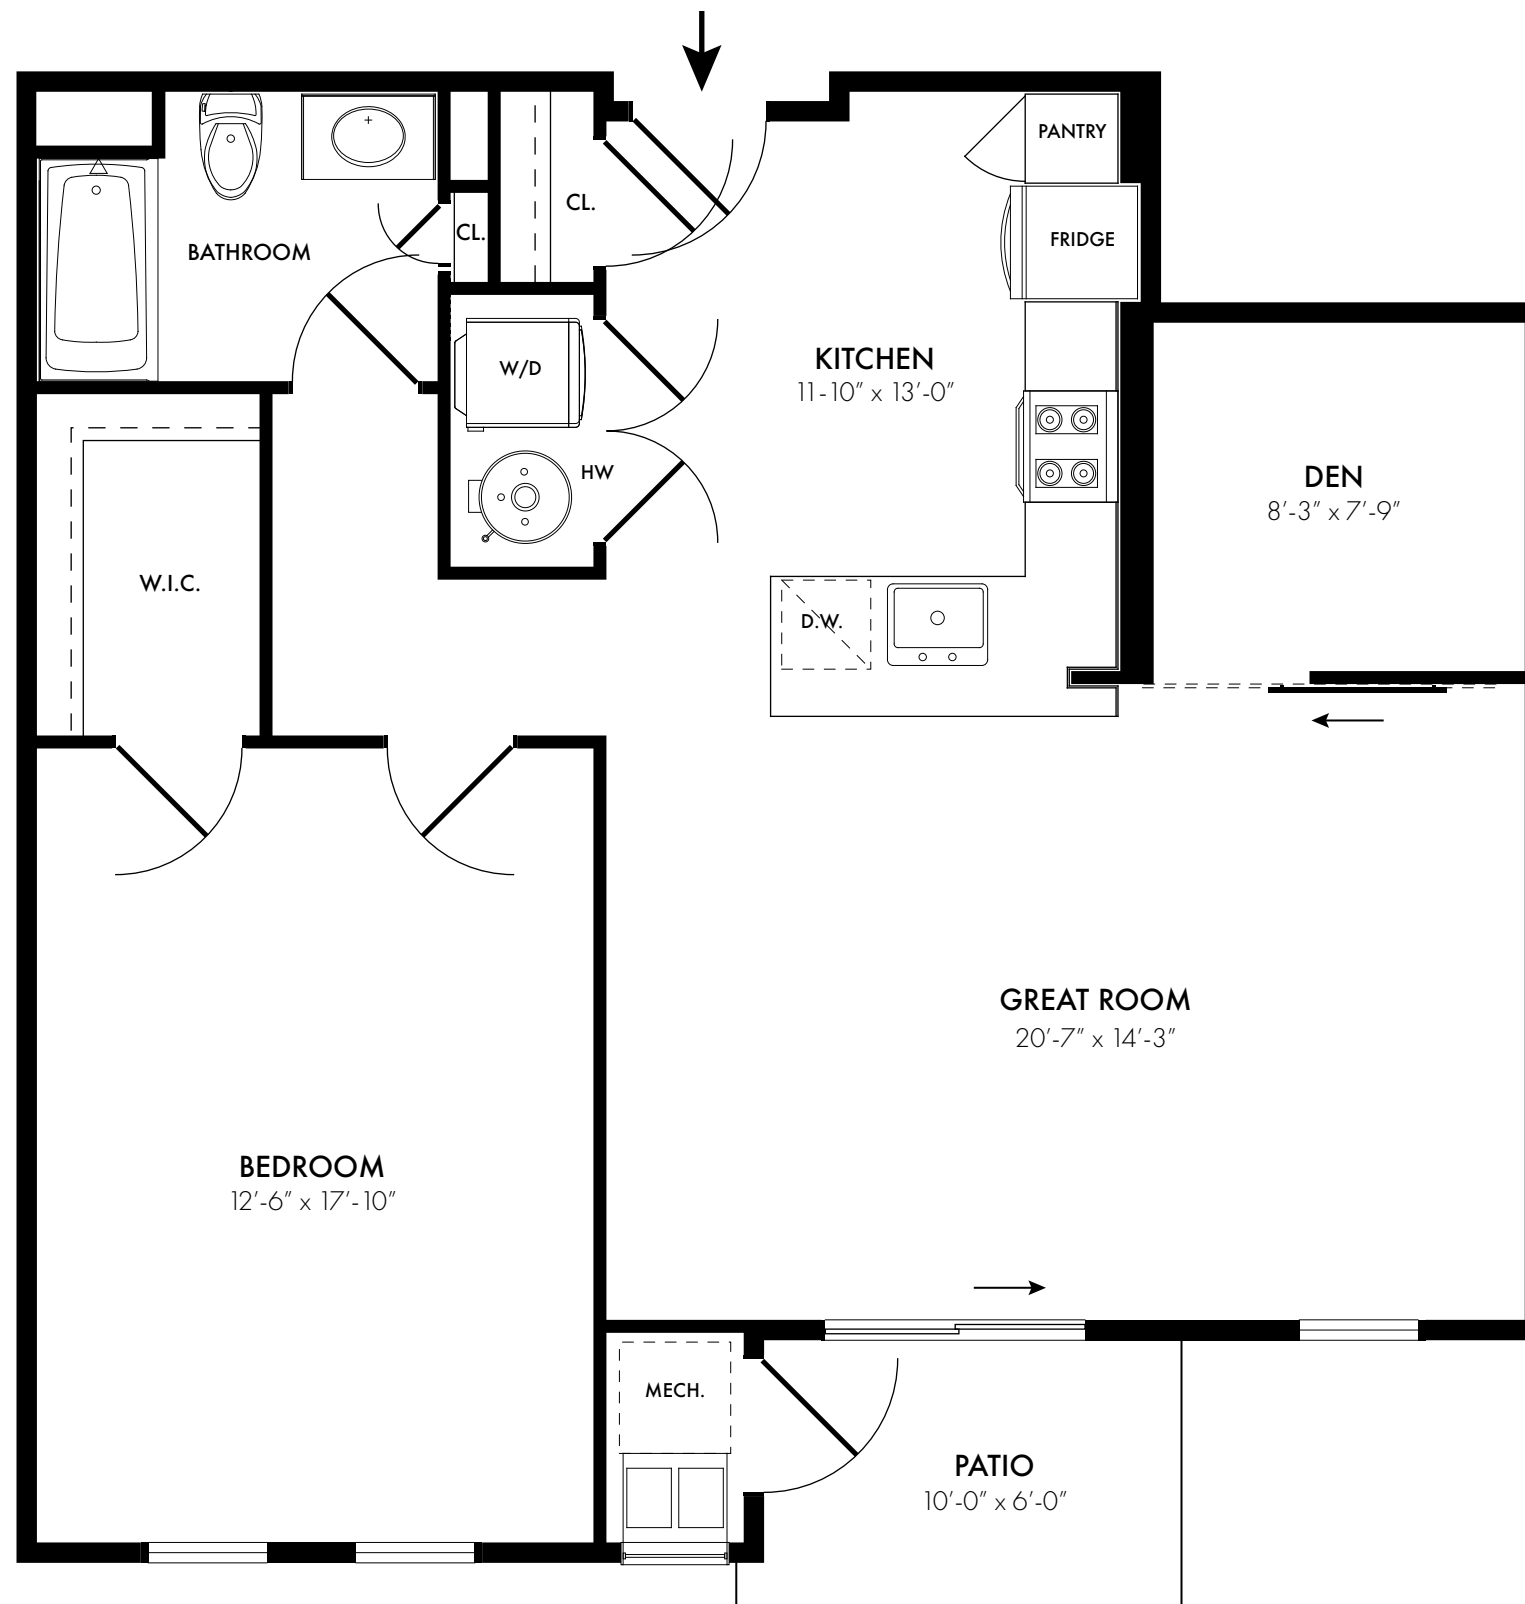

v/bjr+

architecture + town planning + urban design

A1

ONE BEDROOM / ONE BATHROOM

1012 SQ. FT.

v/bjr+

architecture + town planning + urban design

A8

ONE BEDROOM / ONE BATHROOM

1012 SQ. FT.

B1

ONE BEDROOM / ONE BATHROOM

1012 SQ. FT.

v/bjr+

architecture + town planning + urban design

B8

ONE BEDROOM / ONE BATHROOM
1012 SQ. FT.

v/bjr+

architecture + town planning + urban design

C1

ONE BEDROOM / ONE BATHROOM

1012 SQ. FT.

v/bjr+

architecture + town planning + urban design

v/bjr+

architecture + town planning + urban design

C8

ONE BEDROOM / ONE BATHROOM

1012 SQ. FT.