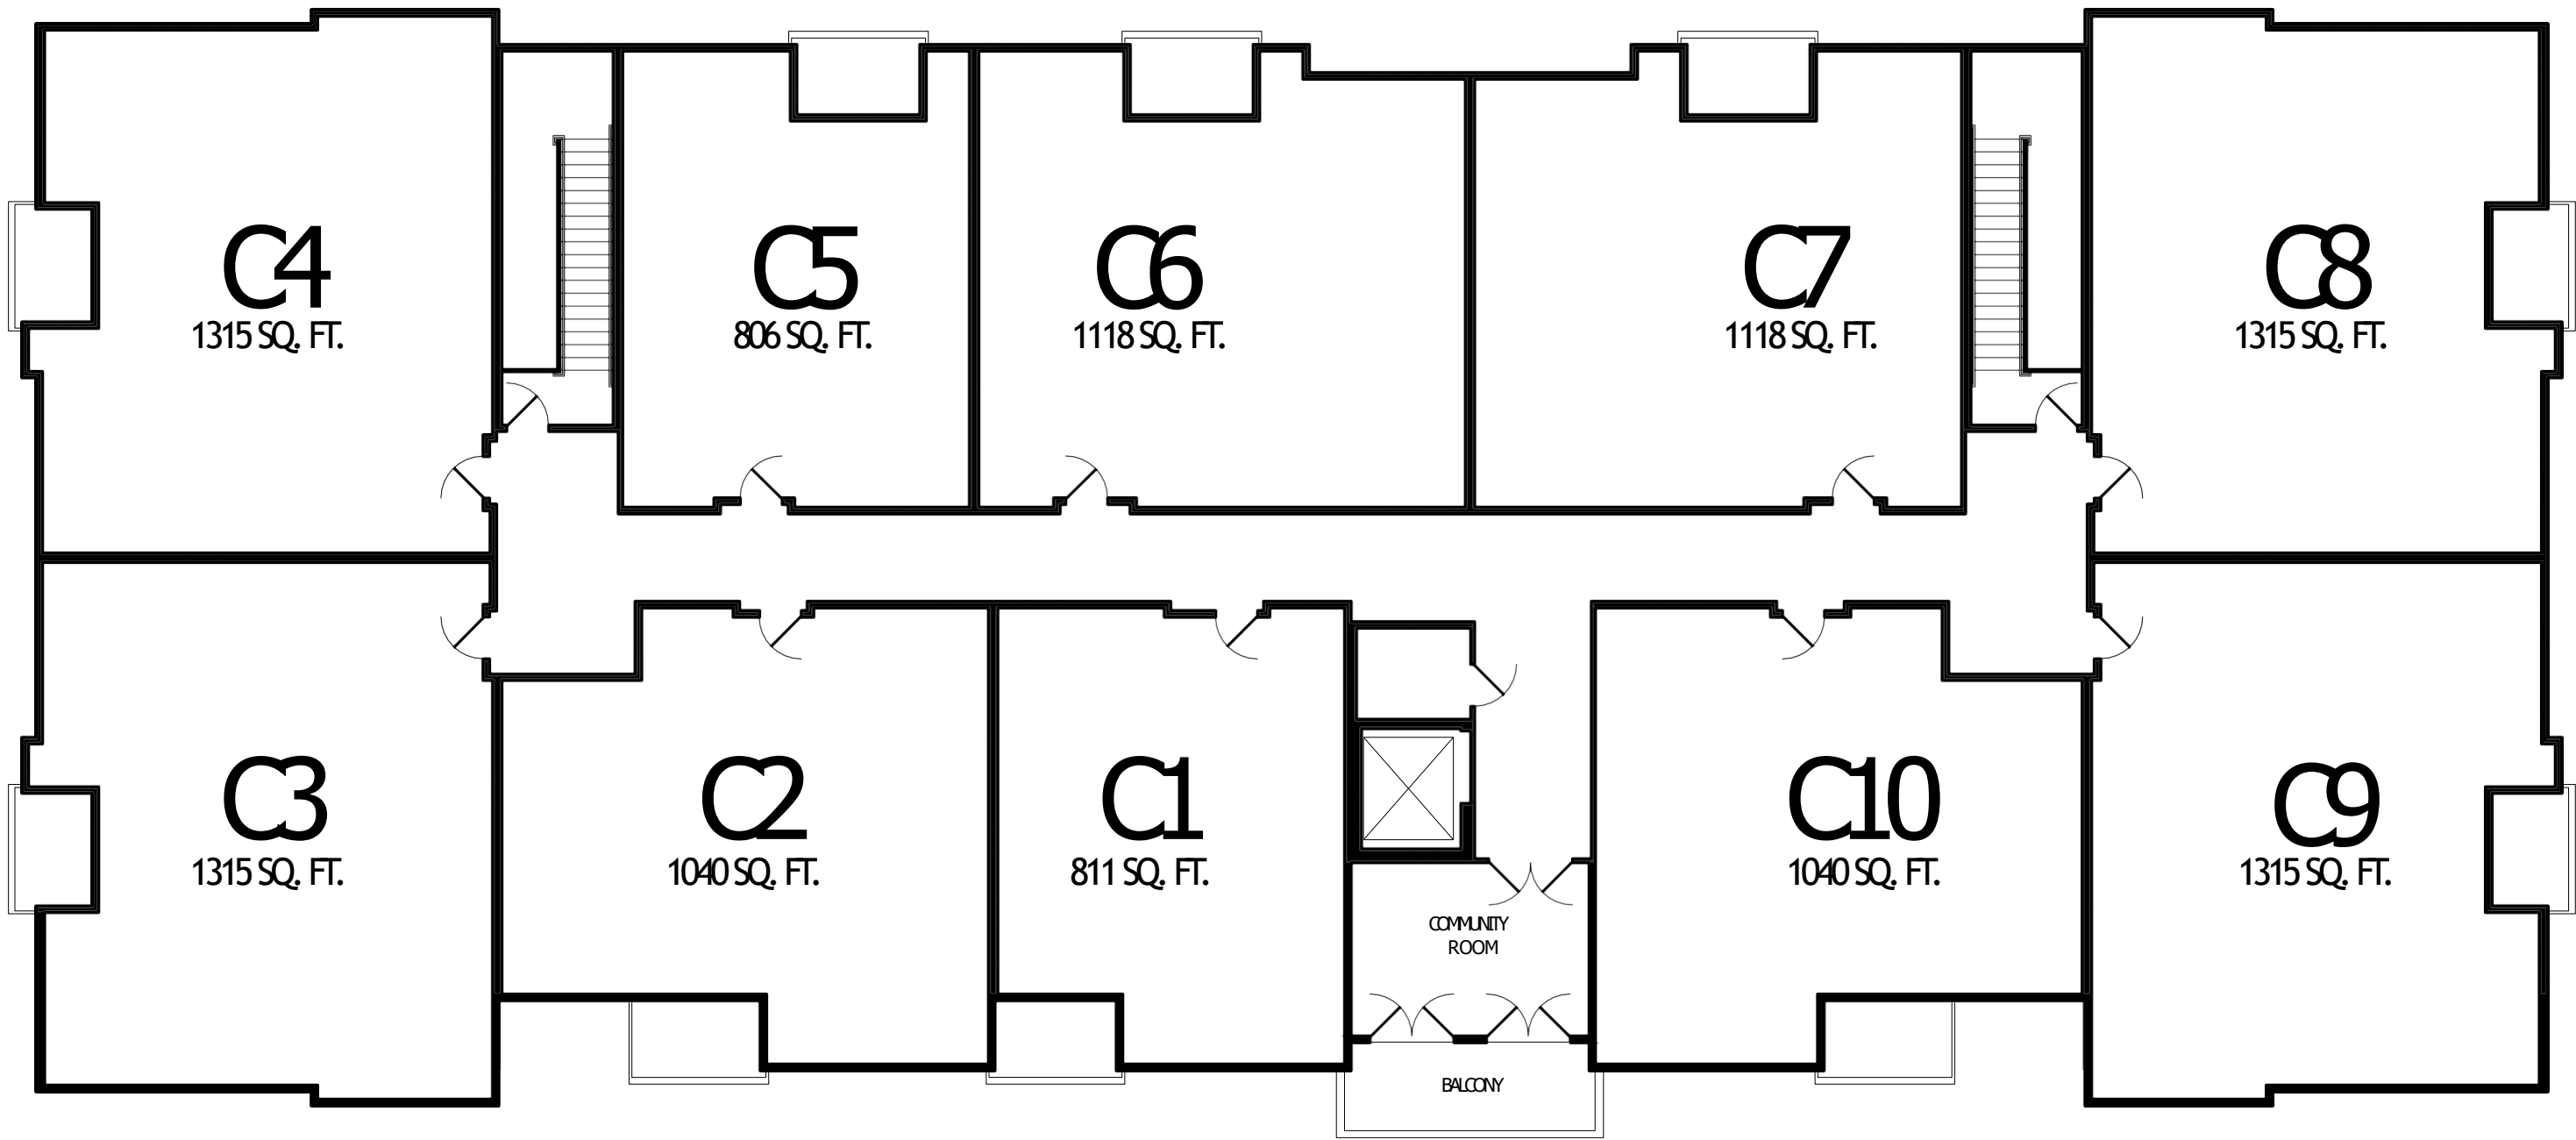

BUILDING # 4
FIRST FLOOR PLAN

SULLIVAN
PARKE

BUILDING # 4
SECOND FLOOR PLAN

BUILDING # 4
THIRD FLOOR PLAN

A1

ONE BEDROOM / ONE BATHROOM
811 SQ.FT.

**SULLIVAN
PARKE**

A2

ONE BEDROOM / ONE BATHROOM
1040 SQ.FT.

A3

TWO BEDROOM / TWO BATHROOM
1315 SQ.FT.

SULLIVAN
PARKE

A4

TWO BEDROOM / TWO BATHROOM
1315 SQ.FT.

SULLIVAN
PARKE

A5 
ONE BEDROOM / ONE BATHROOM
806 SQ.FT.

A6

ONE BEDROOM / ONE BATHROOM
751 SQ.FT.

SULLIVAN
PARKE

A7

ONE BEDROOM / ONE BATHROOM
751 SQ.FT.

**SULLIVAN
PARKE**

A8

TWO BEDROOM / TWO BATHROOM
1315 SQ.FT.

SULLIVAN
PARKE

A9

TWO BEDROOM / TWO BATHROOM
1315 SQ.FT.

SULLIVAN
PARKE

A10

ONE BEDROOM / ONE BATHROOM
1040 SQ.FT.

B1

ONE BEDROOM / ONE BATHROOM
811 SQ.FT.