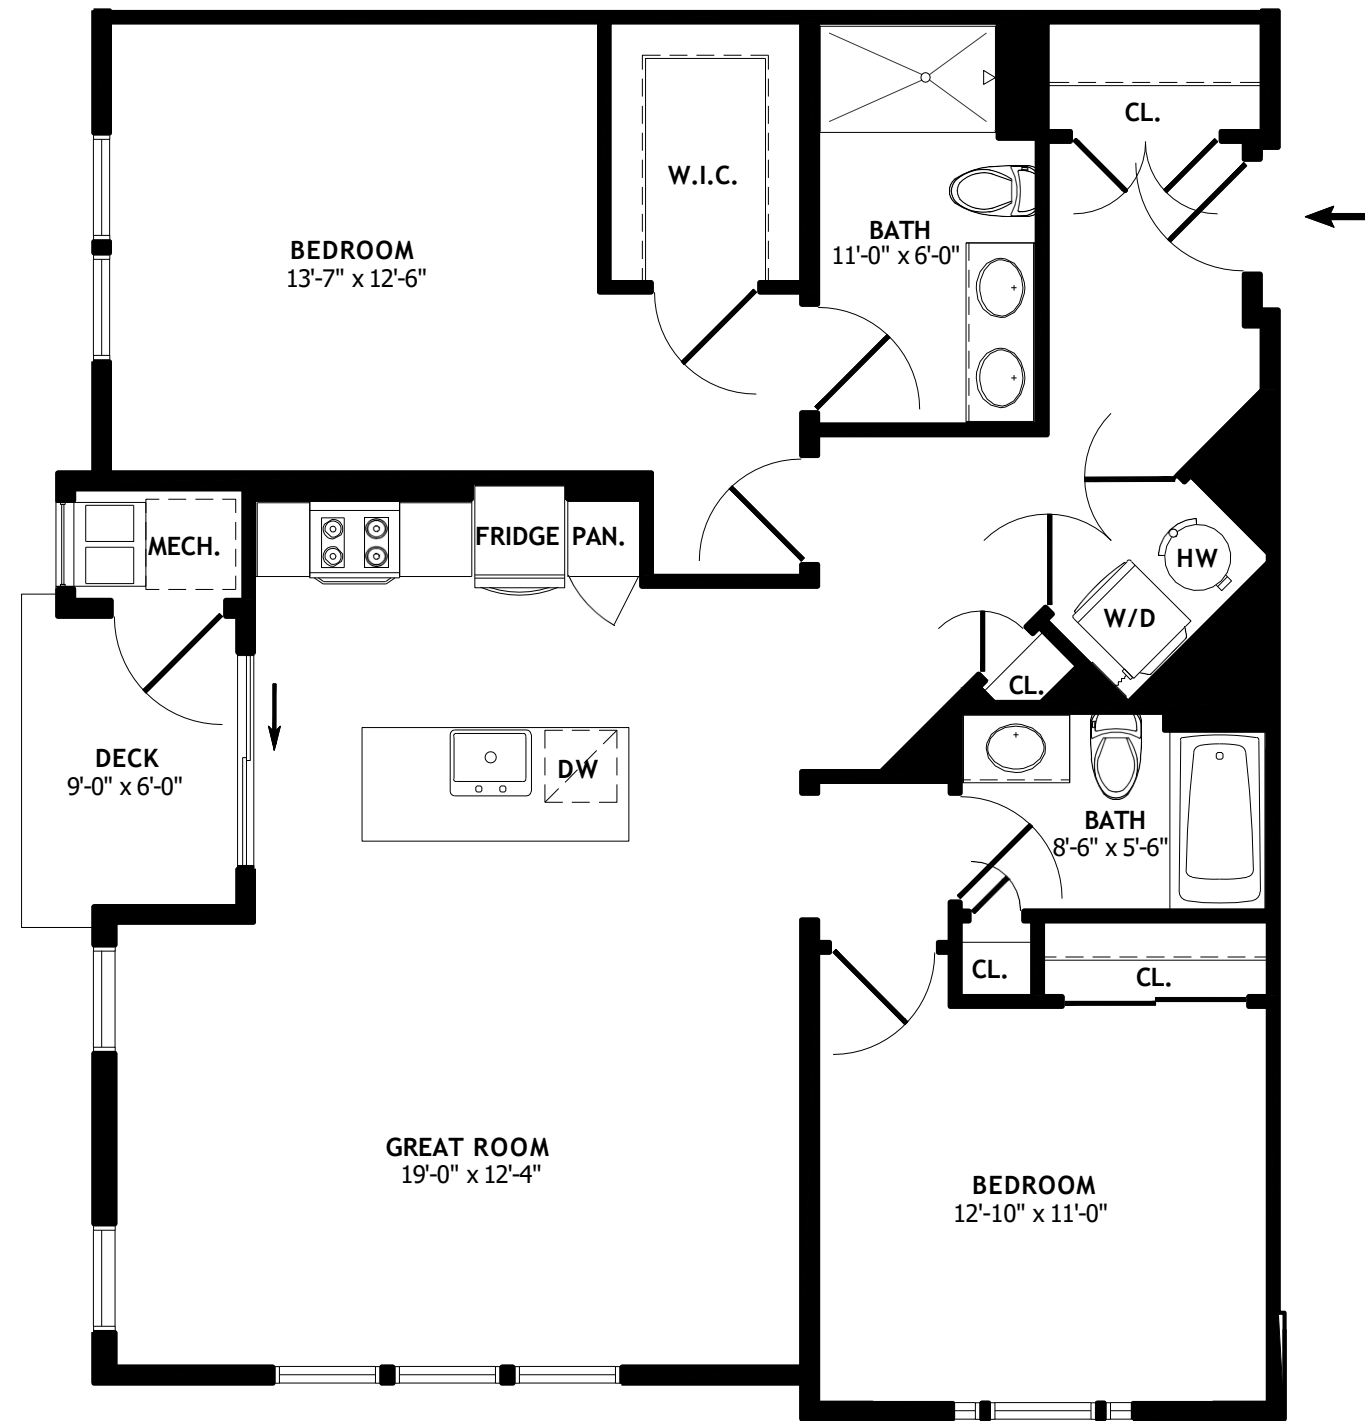

SULLIVAN
PARKE

B5

ONE BEDROOM / ONE BATHROOM
806 SQ.FT.

SULLIVAN
PARKE

B6

TWO BEDROOM / TWO BATHROOM
1118 SQ.FT.

B7

TWO BEDROOM / TWO BATHROOM
1118 SQ.FT.

B8

TWO BEDROOM / TWO BATHROOM
1315 SQ.FT.

SULLIVAN
PARKE

B9

TWO BEDROOM / TWO BATHROOM
1315 SQ.FT.

SULLIVAN
PARKE

B10

ONE BEDROOM / ONE BATHROOM
1040 SQ.FT.

C1

ONE BEDROOM / ONE BATHROOM
811 SQ.FT.

**SULLIVAN
PARKE**

C2

ONE BEDROOM / ONE BATHROOM
1040 SQ.FT.

C3

TWO BEDROOM / TWO BATHROOM
1315 SQ.FT.

**SULLIVAN
PARKE**

C4

TWO BEDROOM / TWO BATHROOM
1315 SQ.FT.

SULLIVAN
PARKE

C5

ONE BEDROOM / ONE BATHROOM
806 SQ.FT.

**SULLIVAN
PARKE**

C6

TWO BEDROOM / TWO BATHROOM
1118 SQ.FT.