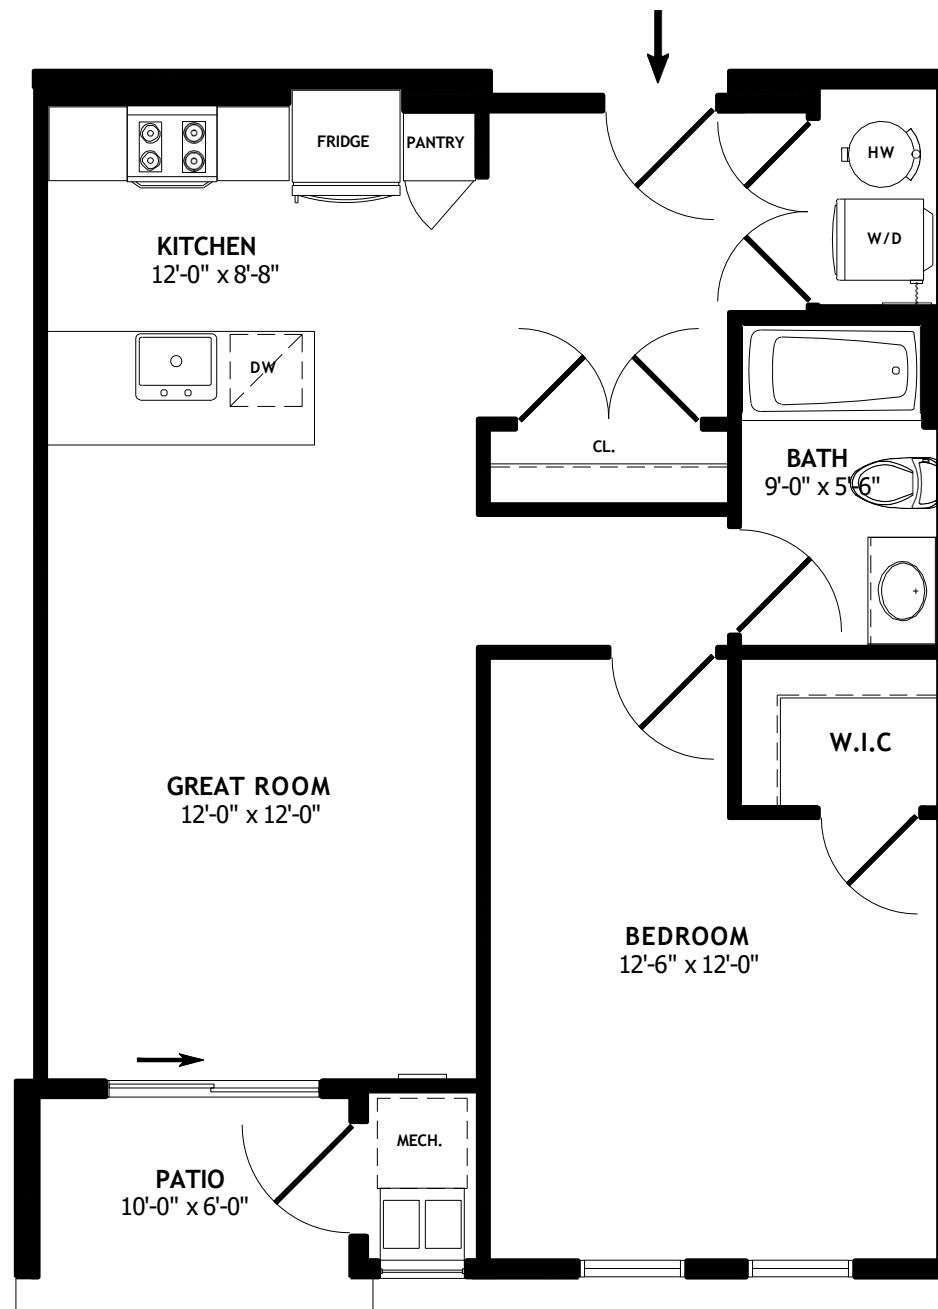

BUILDING # 4
FIRST FLOOR PLAN

SULLIVAN
PARKE

BUILDING # 4
SECOND FLOOR PLAN

BUILDING # 4
THIRD FLOOR PLAN

A1

ONE BEDROOM / ONE BATHROOM
811 SQ.FT.

**SULLIVAN
PARKE**

A2

ONE BEDROOM / ONE BATHROOM
1040 SQ.FT.

A3

TWO BEDROOM / TWO BATHROOM
1315 SQ.FT.

SULLIVAN
PARKE

A4

TWO BEDROOM / TWO BATHROOM
1315 SQ.FT.

SULLIVAN
PARKE

A5 
ONE BEDROOM / ONE BATHROOM
806 SQ.FT.

A6

ONE BEDROOM / ONE BATHROOM
751 SQ.FT.

SULLIVAN
PARKE

A7

ONE BEDROOM / ONE BATHROOM
751 SQ.FT.

**SULLIVAN
PARKE**

A8

TWO BEDROOM / TWO BATHROOM
1315 SQ.FT.

SULLIVAN
PARKE

A9

TWO BEDROOM / TWO BATHROOM
1315 SQ.FT.

SULLIVAN
PARKE

A10

ONE BEDROOM / ONE BATHROOM
1040 SQ.FT.

B1

ONE BEDROOM / ONE BATHROOM
811 SQ.FT.