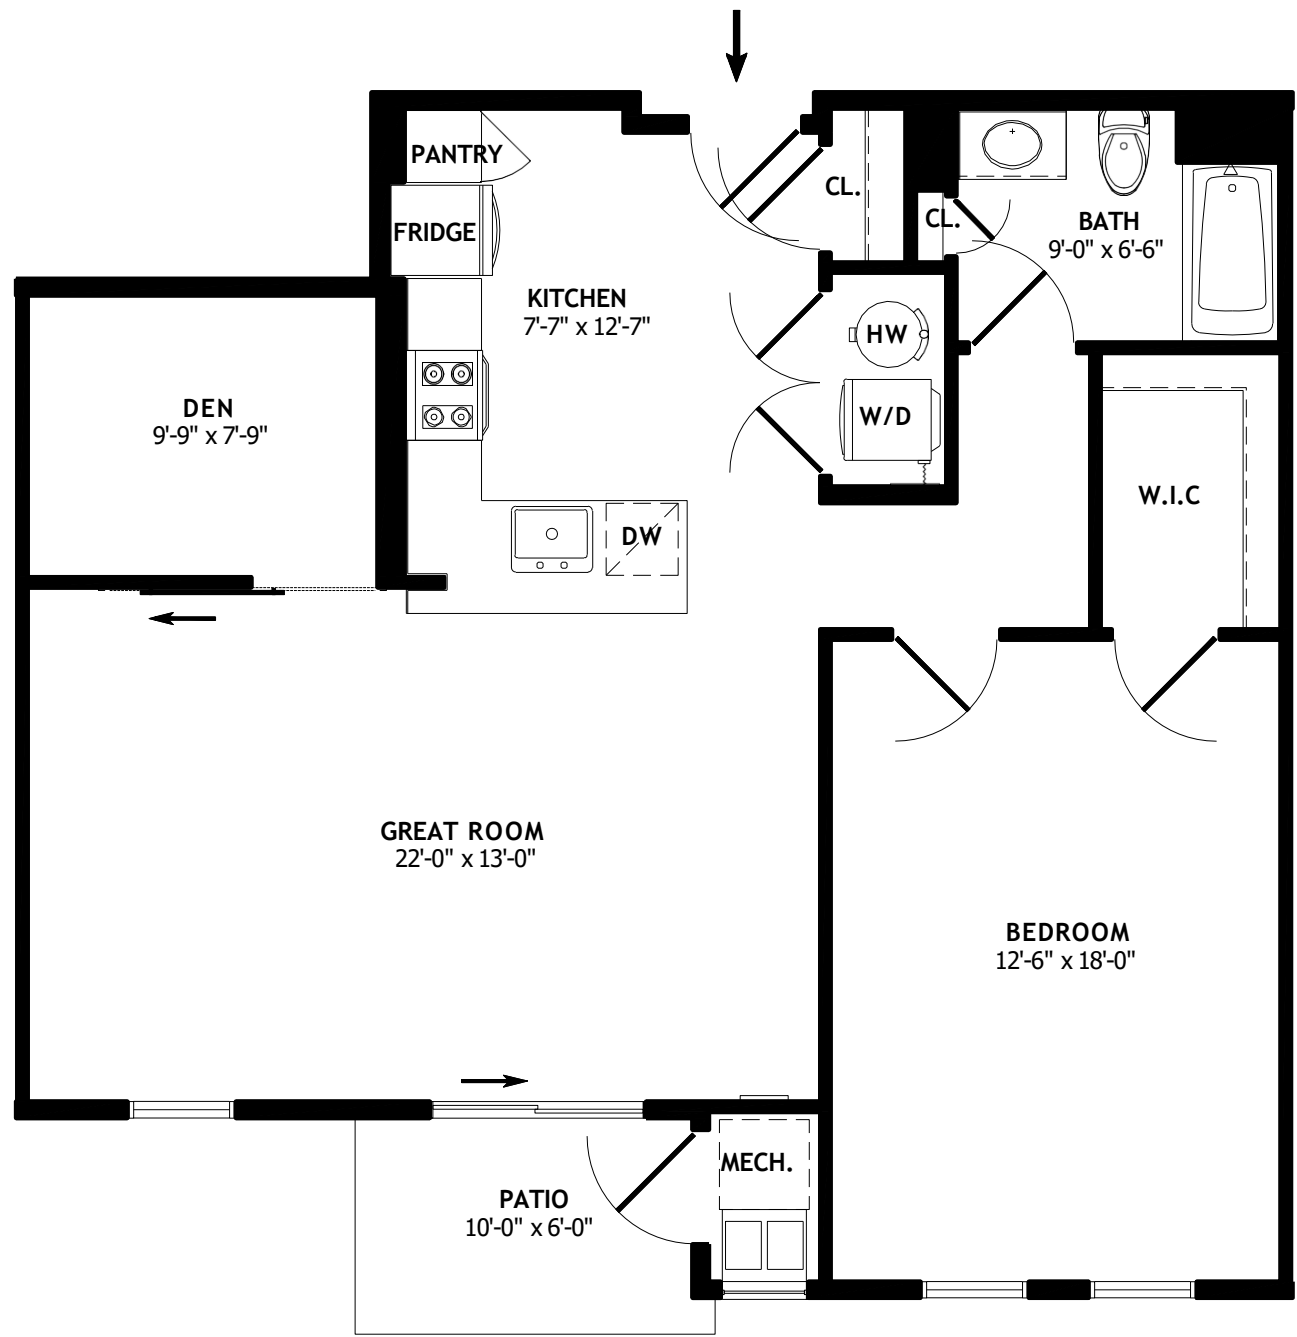

BUILDING # 4
FIRST FLOOR PLAN

SULLIVAN
PARKE

BUILDING # 4
SECOND FLOOR PLAN

BUILDING # 4
THIRD FLOOR PLAN

A1

ONE BEDROOM / ONE BATHROOM
811 SQ.FT.

**SULLIVAN
PARKE**

A2

ONE BEDROOM / ONE BATHROOM
1040 SQ.FT.

A3

TWO BEDROOM / TWO BATHROOM
1315 SQ.FT.

SULLIVAN
PARKE

A4

TWO BEDROOM / TWO BATHROOM
1315 SQ.FT.

SULLIVAN
PARKE

A5 
ONE BEDROOM / ONE BATHROOM
806 SQ.FT.

A6

ONE BEDROOM / ONE BATHROOM
751 SQ.FT.

SULLIVAN
PARKE

A7

ONE BEDROOM / ONE BATHROOM
751 SQ.FT.

**SULLIVAN
PARKE**

A8

TWO BEDROOM / TWO BATHROOM
1315 SQ.FT.

SULLIVAN
PARKE

A9

TWO BEDROOM / TWO BATHROOM
1315 SQ.FT.

SULLIVAN
PARKE

A10

ONE BEDROOM / ONE BATHROOM
1040 SQ.FT.

B1

ONE BEDROOM / ONE BATHROOM
811 SQ.FT.