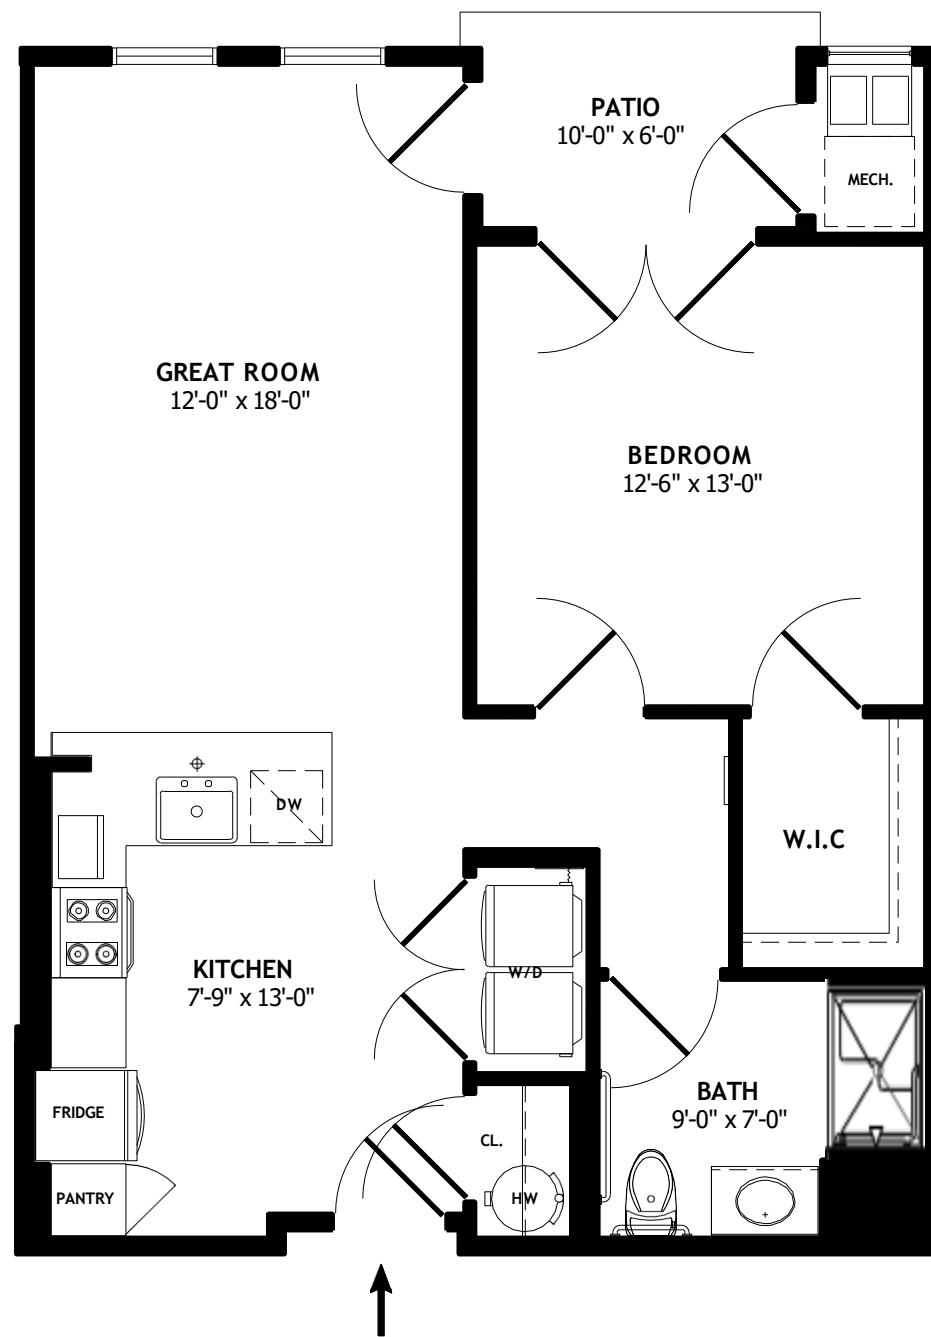

BUILDING # 4
FIRST FLOOR PLAN

SULLIVAN
PARKE

BUILDING # 4
SECOND FLOOR PLAN

BUILDING # 4
THIRD FLOOR PLAN

A1

ONE BEDROOM / ONE BATHROOM
811 SQ.FT.

**SULLIVAN
PARKE**

A2

ONE BEDROOM / ONE BATHROOM
1040 SQ.FT.

A3

TWO BEDROOM / TWO BATHROOM
1315 SQ.FT.

SULLIVAN
PARKE

A4

TWO BEDROOM / TWO BATHROOM
1315 SQ.FT.

SULLIVAN
PARKE

A5 
ONE BEDROOM / ONE BATHROOM
806 SQ.FT.

A6

ONE BEDROOM / ONE BATHROOM
751 SQ.FT.

SULLIVAN
PARKE

A7

ONE BEDROOM / ONE BATHROOM
751 SQ.FT.

**SULLIVAN
PARKE**

A8

TWO BEDROOM / TWO BATHROOM
1315 SQ.FT.

SULLIVAN
PARKE

A9

TWO BEDROOM / TWO BATHROOM
1315 SQ.FT.

SULLIVAN
PARKE

A10

ONE BEDROOM / ONE BATHROOM
1040 SQ.FT.

B1

ONE BEDROOM / ONE BATHROOM
811 SQ.FT.