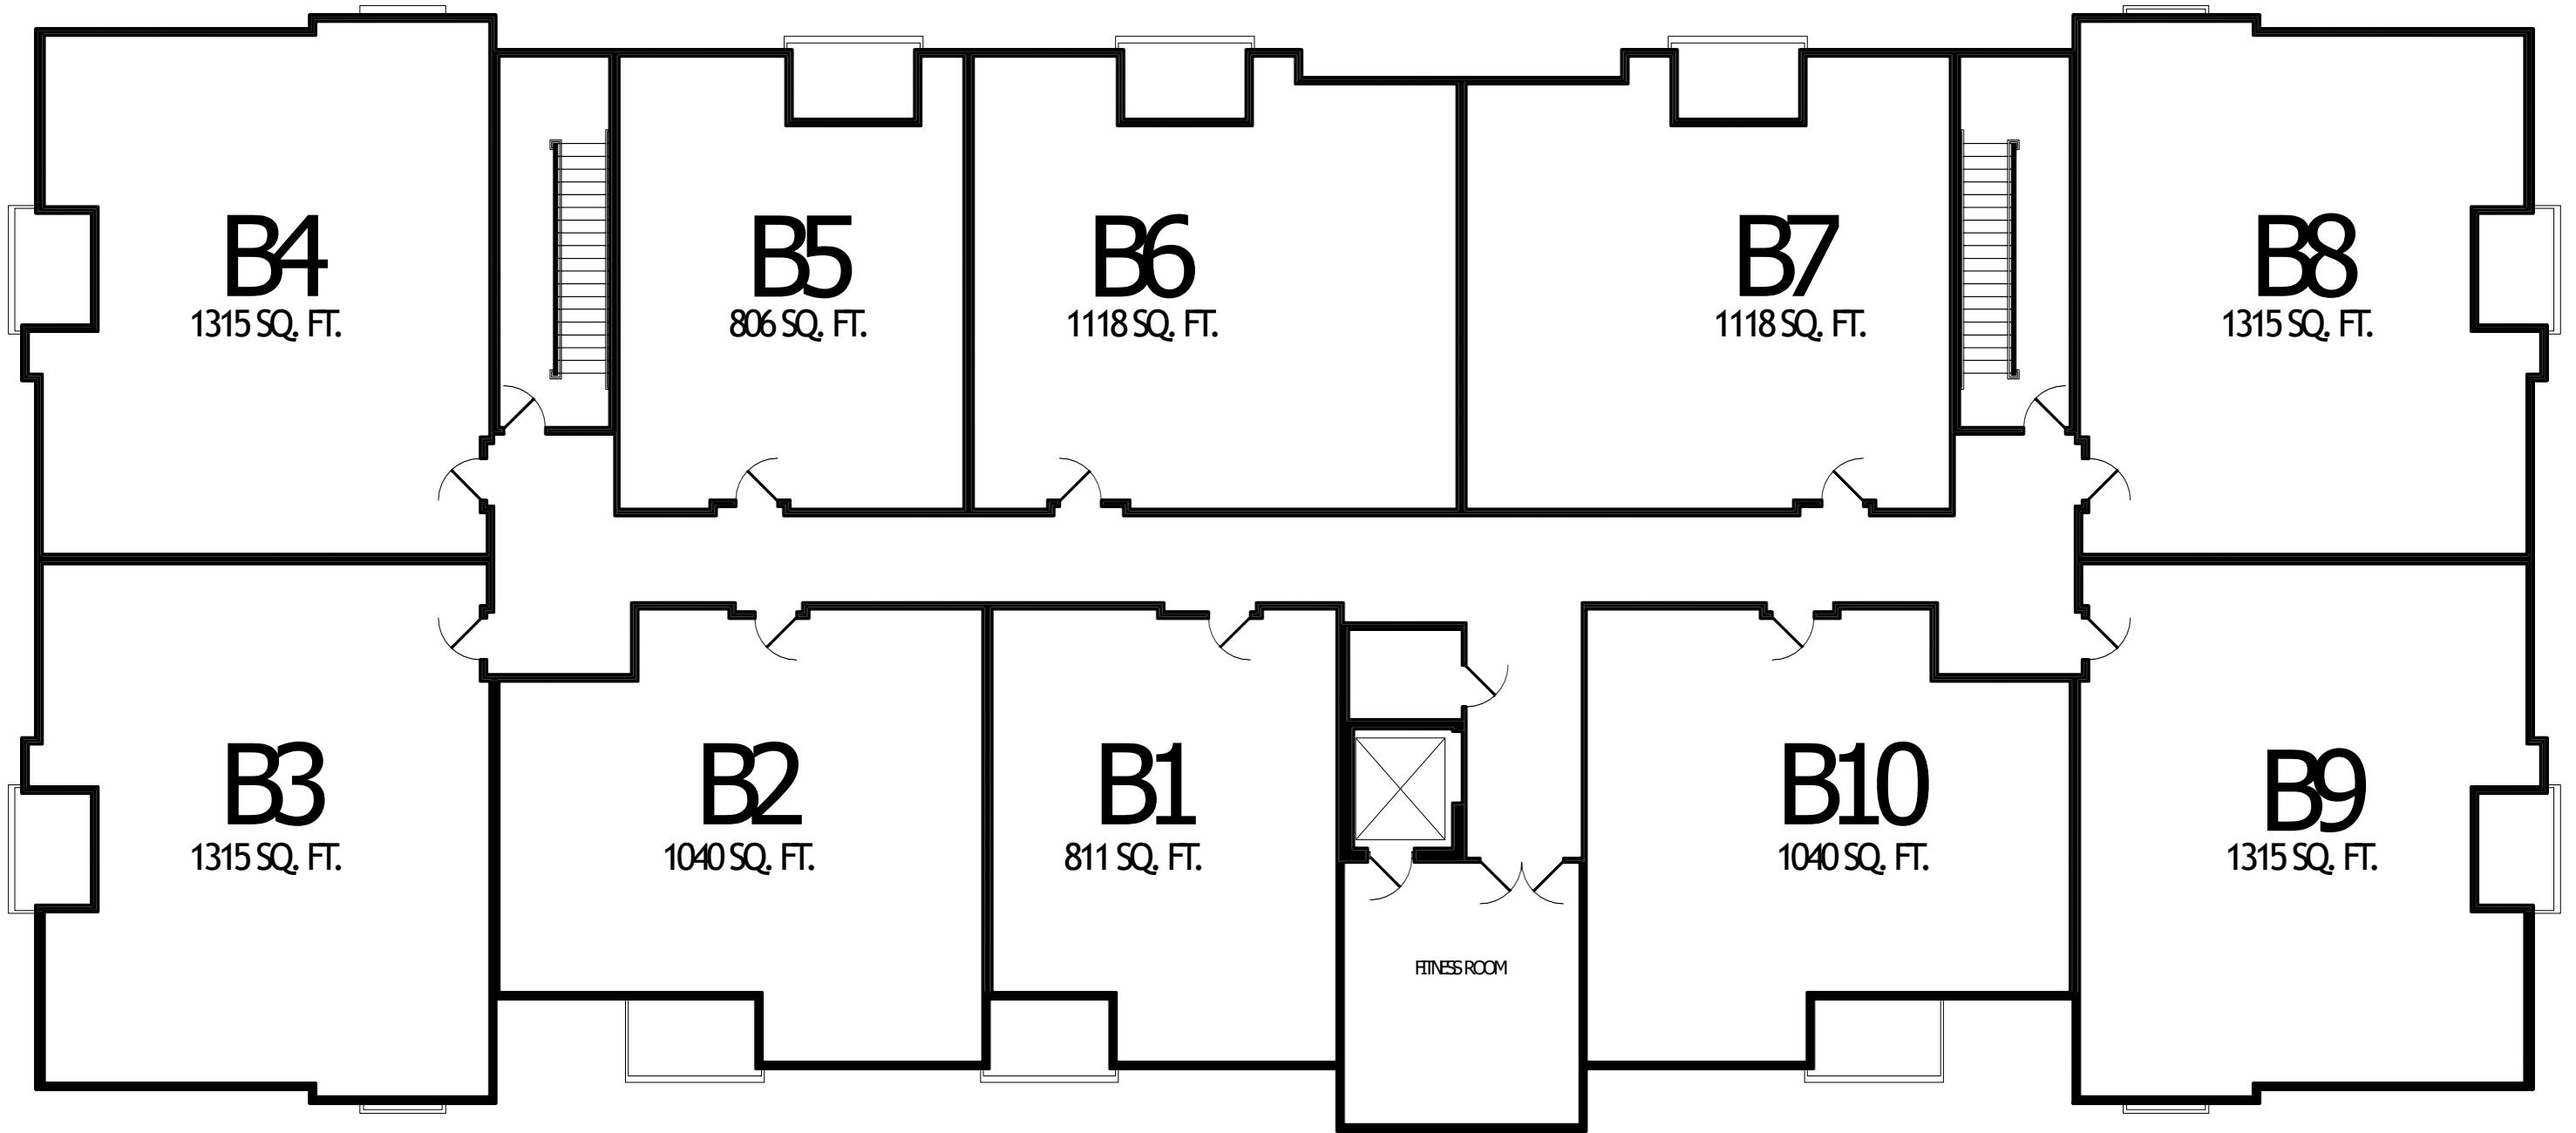

BUILDING # 4
FIRST FLOOR PLAN

SULLIVAN
PARKE

BUILDING # 4
SECOND FLOOR PLAN

BUILDING # 4
THIRD FLOOR PLAN

A1

ONE BEDROOM / ONE BATHROOM
811 SQ.FT.

**SULLIVAN
PARKE**

A2

ONE BEDROOM / ONE BATHROOM
1040 SQ.FT.

A3

TWO BEDROOM / TWO BATHROOM
1315 SQ.FT.

SULLIVAN
PARKE

A4

TWO BEDROOM / TWO BATHROOM
1315 SQ.FT.

SULLIVAN
PARKE

A5 
ONE BEDROOM / ONE BATHROOM
806 SQ.FT.

A6

ONE BEDROOM / ONE BATHROOM
751 SQ.FT.

SULLIVAN
PARKE

A7

ONE BEDROOM / ONE BATHROOM
751 SQ.FT.

**SULLIVAN
PARKE**

A8

TWO BEDROOM / TWO BATHROOM
1315 SQ.FT.

SULLIVAN
PARKE

A9

TWO BEDROOM / TWO BATHROOM
1315 SQ.FT.

SULLIVAN
PARKE

A10

ONE BEDROOM / ONE BATHROOM
1040 SQ.FT.

B1

ONE BEDROOM / ONE BATHROOM
811 SQ.FT.