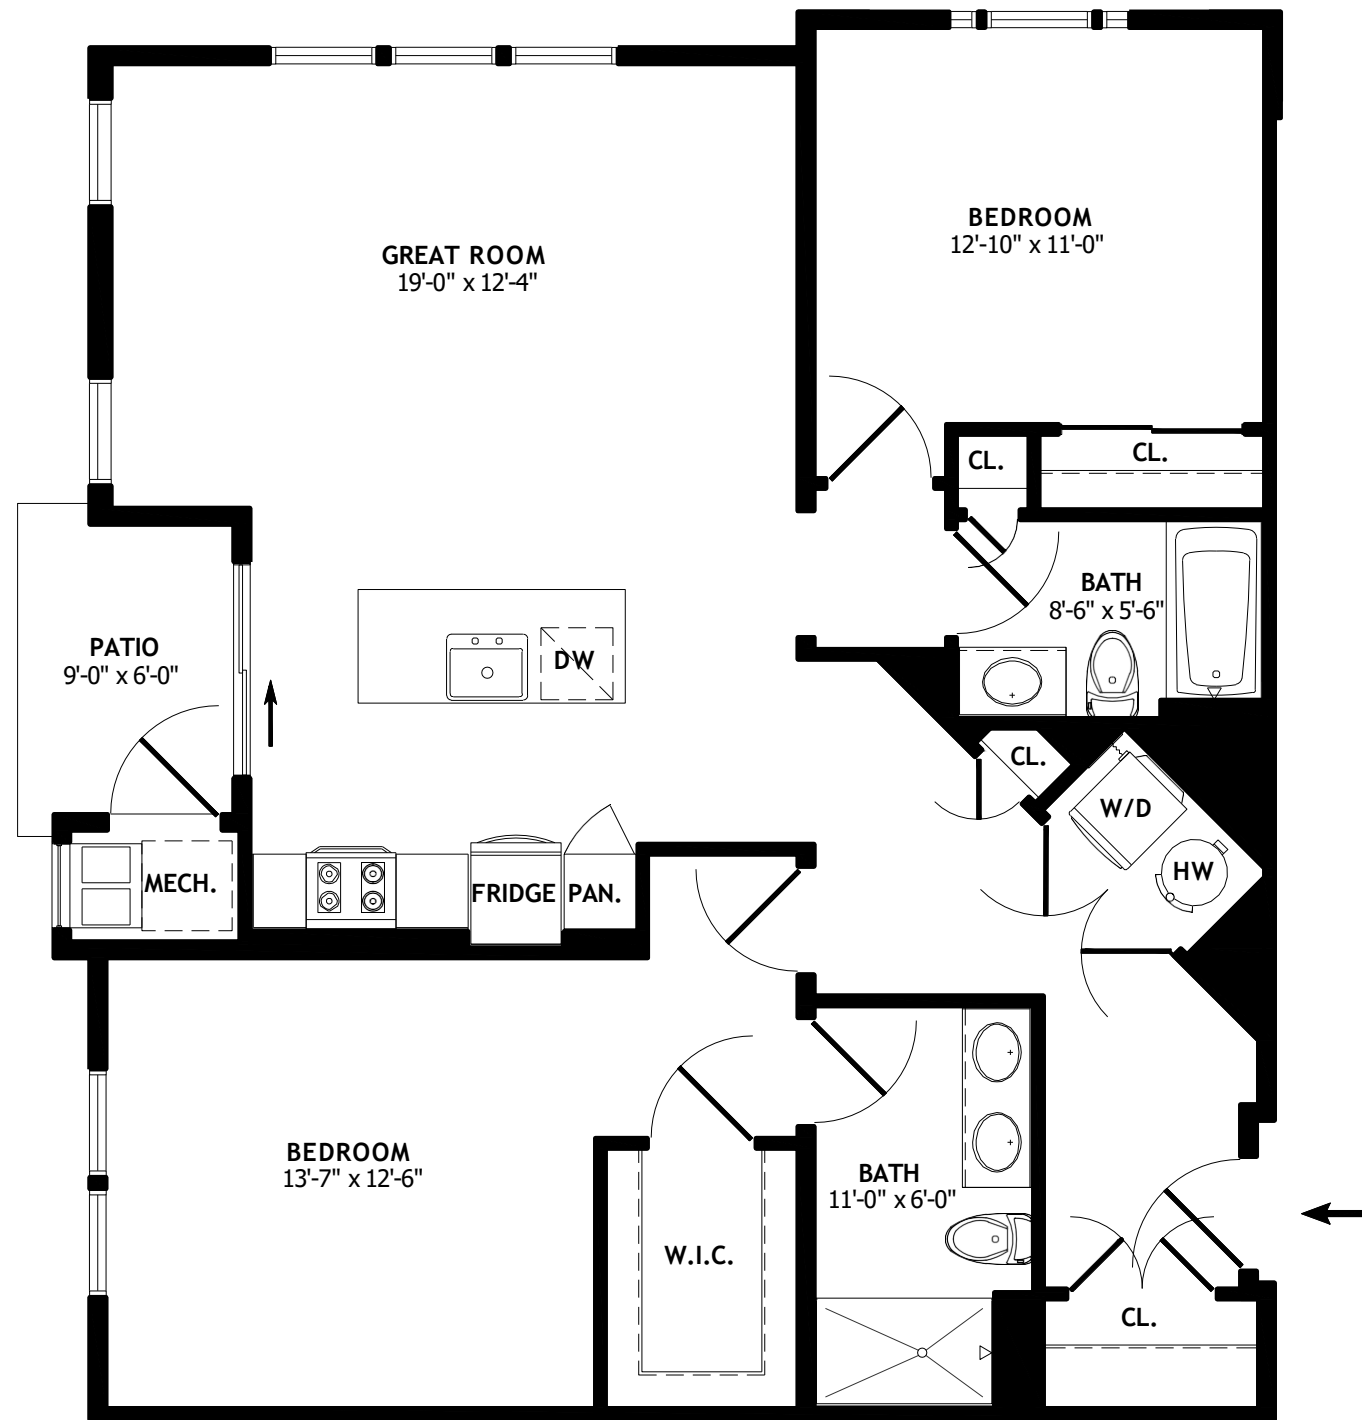

BUILDING # 4
FIRST FLOOR PLAN

SULLIVAN
PARKE

BUILDING # 4
SECOND FLOOR PLAN

BUILDING # 4
THIRD FLOOR PLAN

A1

ONE BEDROOM / ONE BATHROOM
811 SQ.FT.

**SULLIVAN
PARKE**

A2

ONE BEDROOM / ONE BATHROOM
1040 SQ.FT.

A3

TWO BEDROOM / TWO BATHROOM
1315 SQ.FT.

SULLIVAN
PARKE

A4

TWO BEDROOM / TWO BATHROOM
1315 SQ.FT.

SULLIVAN
PARKE

A5 
ONE BEDROOM / ONE BATHROOM
806 SQ.FT.

A6

ONE BEDROOM / ONE BATHROOM
751 SQ.FT.

SULLIVAN
PARKE

A7

ONE BEDROOM / ONE BATHROOM
751 SQ.FT.

**SULLIVAN
PARKE**

A8

TWO BEDROOM / TWO BATHROOM
1315 SQ.FT.

SULLIVAN
PARKE

A9

TWO BEDROOM / TWO BATHROOM
1315 SQ.FT.

SULLIVAN
PARKE

A10

ONE BEDROOM / ONE BATHROOM
1040 SQ.FT.

B1

ONE BEDROOM / ONE BATHROOM
811 SQ.FT.