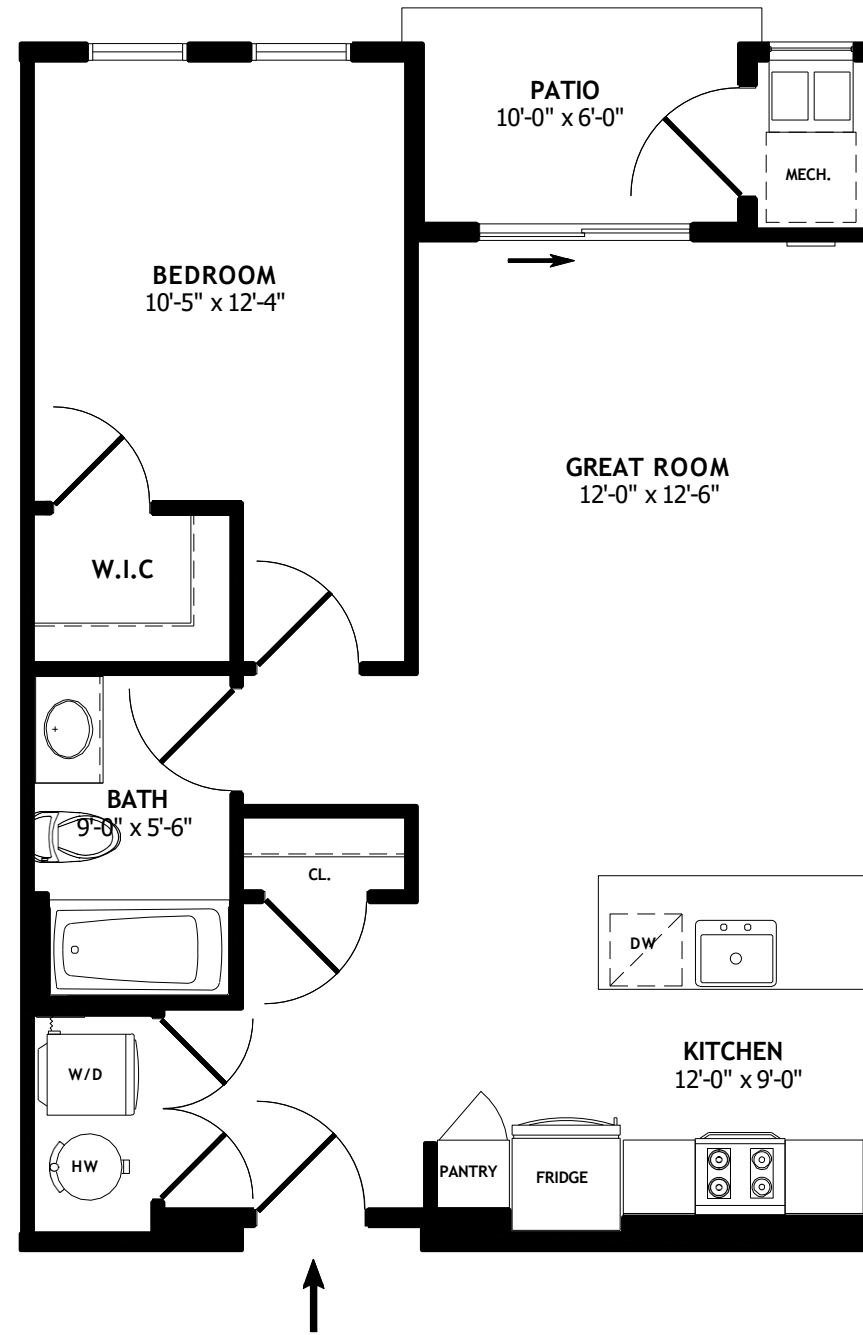

BUILDING # 4
FIRST FLOOR PLAN

SULLIVAN
PARKE

BUILDING # 4
SECOND FLOOR PLAN

BUILDING # 4
THIRD FLOOR PLAN

A1

ONE BEDROOM / ONE BATHROOM
811 SQ.FT.

**SULLIVAN
PARKE**

A2

ONE BEDROOM / ONE BATHROOM
1040 SQ.FT.

A3

TWO BEDROOM / TWO BATHROOM
1315 SQ.FT.

SULLIVAN
PARKE

A4

TWO BEDROOM / TWO BATHROOM
1315 SQ.FT.

SULLIVAN
PARKE

A5 
ONE BEDROOM / ONE BATHROOM
806 SQ.FT.

A6

ONE BEDROOM / ONE BATHROOM
751 SQ.FT.

SULLIVAN
PARKE

A7

ONE BEDROOM / ONE BATHROOM
751 SQ.FT.

**SULLIVAN
PARKE**

A8

TWO BEDROOM / TWO BATHROOM
1315 SQ.FT.

SULLIVAN
PARKE

A9

TWO BEDROOM / TWO BATHROOM
1315 SQ.FT.

SULLIVAN
PARKE

A10

ONE BEDROOM / ONE BATHROOM
1040 SQ.FT.

B1

ONE BEDROOM / ONE BATHROOM
811 SQ.FT.