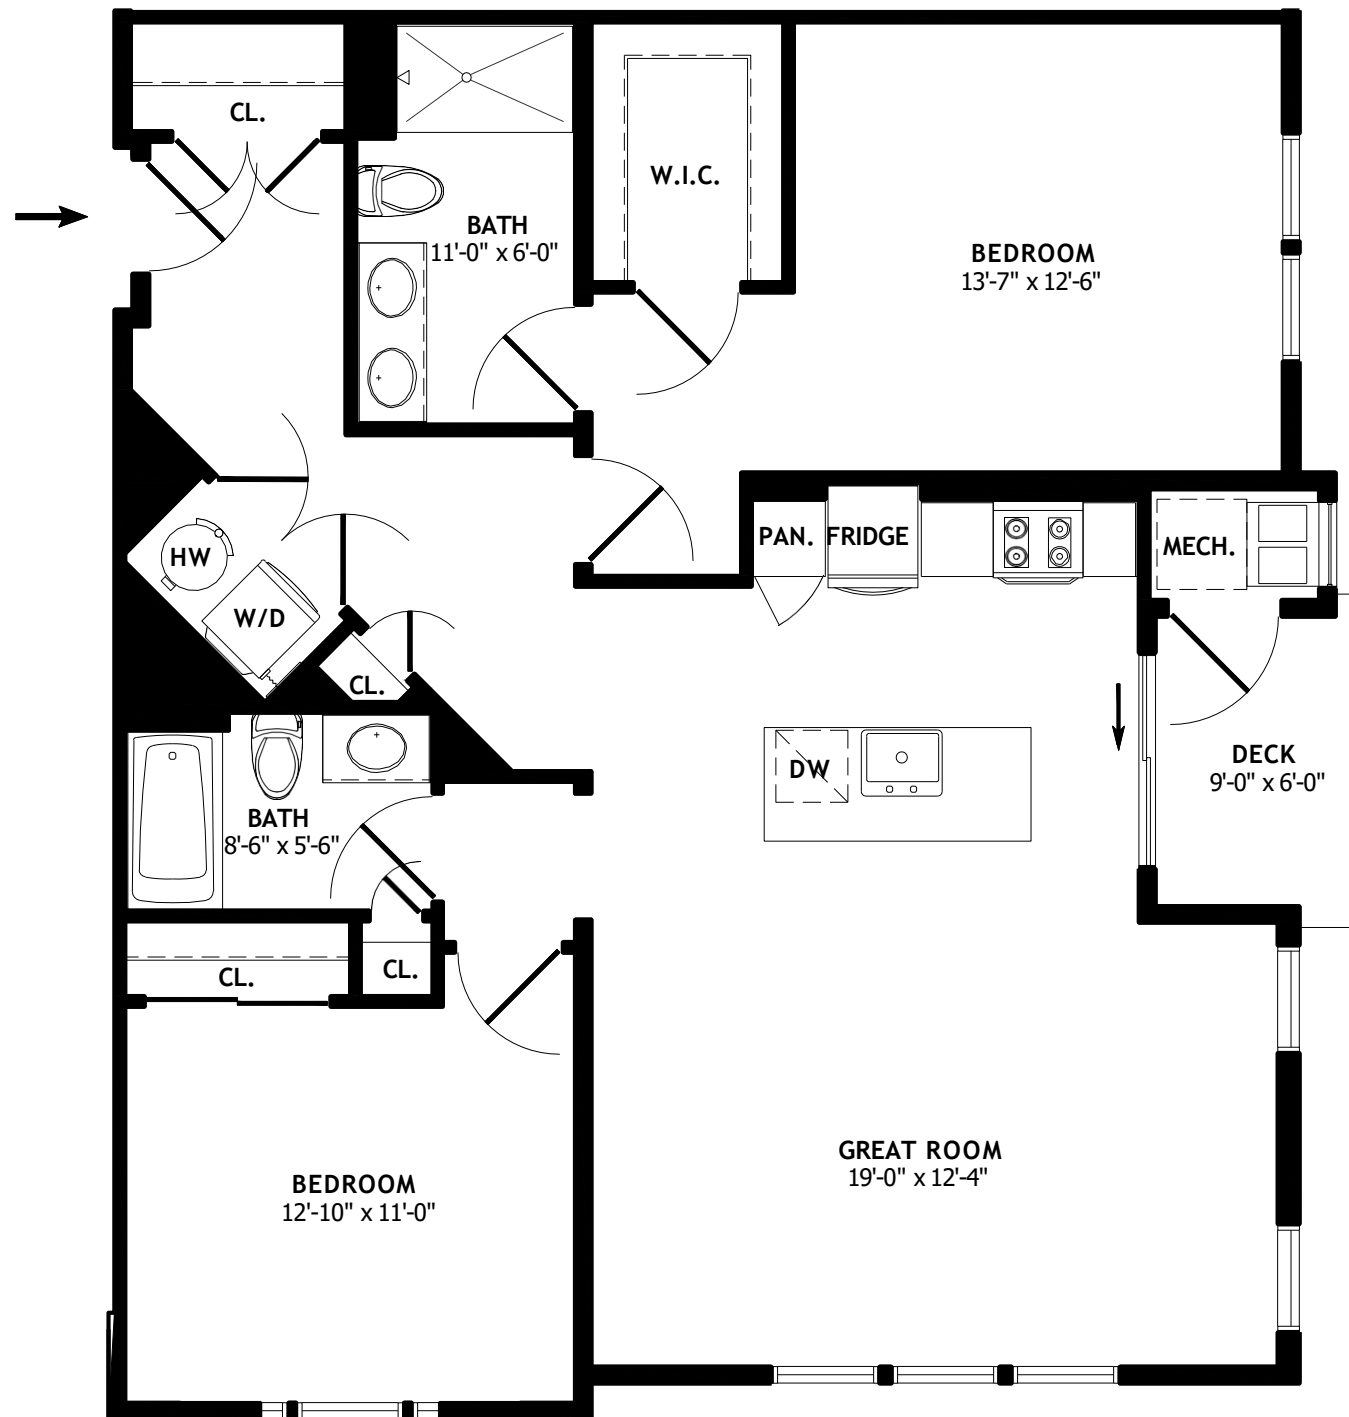

SULLIVAN
PARKE

B5

ONE BEDROOM / ONE BATHROOM
806 SQ.FT.

SULLIVAN
PARKE

B6

TWO BEDROOM / TWO BATHROOM
1118 SQ.FT.

B7

TWO BEDROOM / TWO BATHROOM
1118 SQ.FT.

C4

TWO BEDROOM / TWO BATHROOM
1315 SQ.FT.

SULLIVAN
PARKE

C5

ONE BEDROOM / ONE BATHROOM
806 SQ.FT.

**SULLIVAN
PARKE**

C6

TWO BEDROOM / TWO BATHROOM
1118 SQ.FT.

**SULLIVAN
PARKE**

C7

TWO BEDROOM / TWO BATHROOM
1118 SQ.FT.

C8

TWO BEDROOM / TWO BATHROOM
1315 SQ.FT.

**SULLIVAN
PARKE**

C9

TWO BEDROOM / TWO BATHROOM
1315 SQ.FT.

**SULLIVAN
PARKE**

C10

ONE BEDROOM / ONE BATHROOM
1040 SQ.FT.

SULLIVAN
PARKE