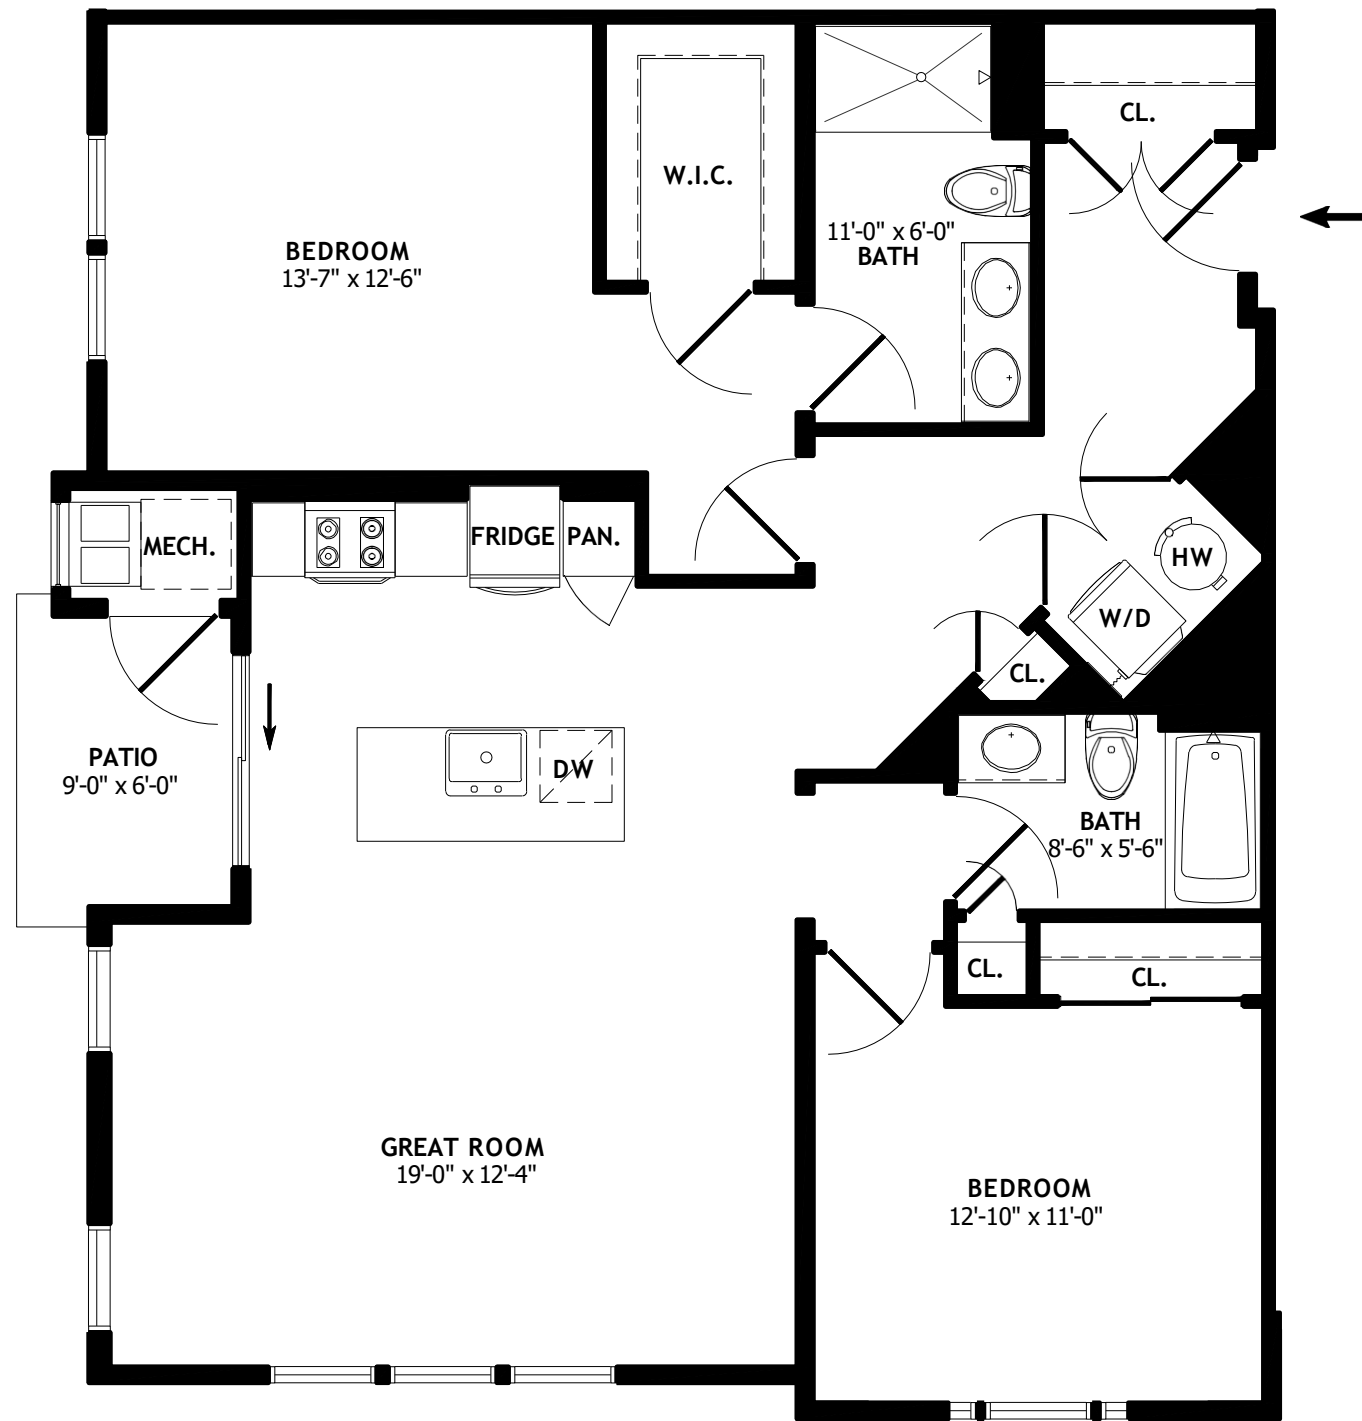

BUILDING # 4
FIRST FLOOR PLAN

SULLIVAN
PARKE

BUILDING # 4
SECOND FLOOR PLAN

BUILDING # 4
THIRD FLOOR PLAN

A1

ONE BEDROOM / ONE BATHROOM
811 SQ.FT.

**SULLIVAN
PARKE**

A2

ONE BEDROOM / ONE BATHROOM
1040 SQ.FT.

A3

TWO BEDROOM / TWO BATHROOM
1315 SQ.FT.

SULLIVAN
PARKE

A4

TWO BEDROOM / TWO BATHROOM
1315 SQ.FT.

SULLIVAN
PARKE

A5 
ONE BEDROOM / ONE BATHROOM
806 SQ.FT.

A6

ONE BEDROOM / ONE BATHROOM
751 SQ.FT.

SULLIVAN
PARKE

A7

ONE BEDROOM / ONE BATHROOM
751 SQ.FT.

**SULLIVAN
PARKE**

A8

TWO BEDROOM / TWO BATHROOM
1315 SQ.FT.

SULLIVAN
PARKE

A9

TWO BEDROOM / TWO BATHROOM
1315 SQ.FT.

SULLIVAN
PARKE

A10

ONE BEDROOM / ONE BATHROOM
1040 SQ.FT.

B1

ONE BEDROOM / ONE BATHROOM
811 SQ.FT.