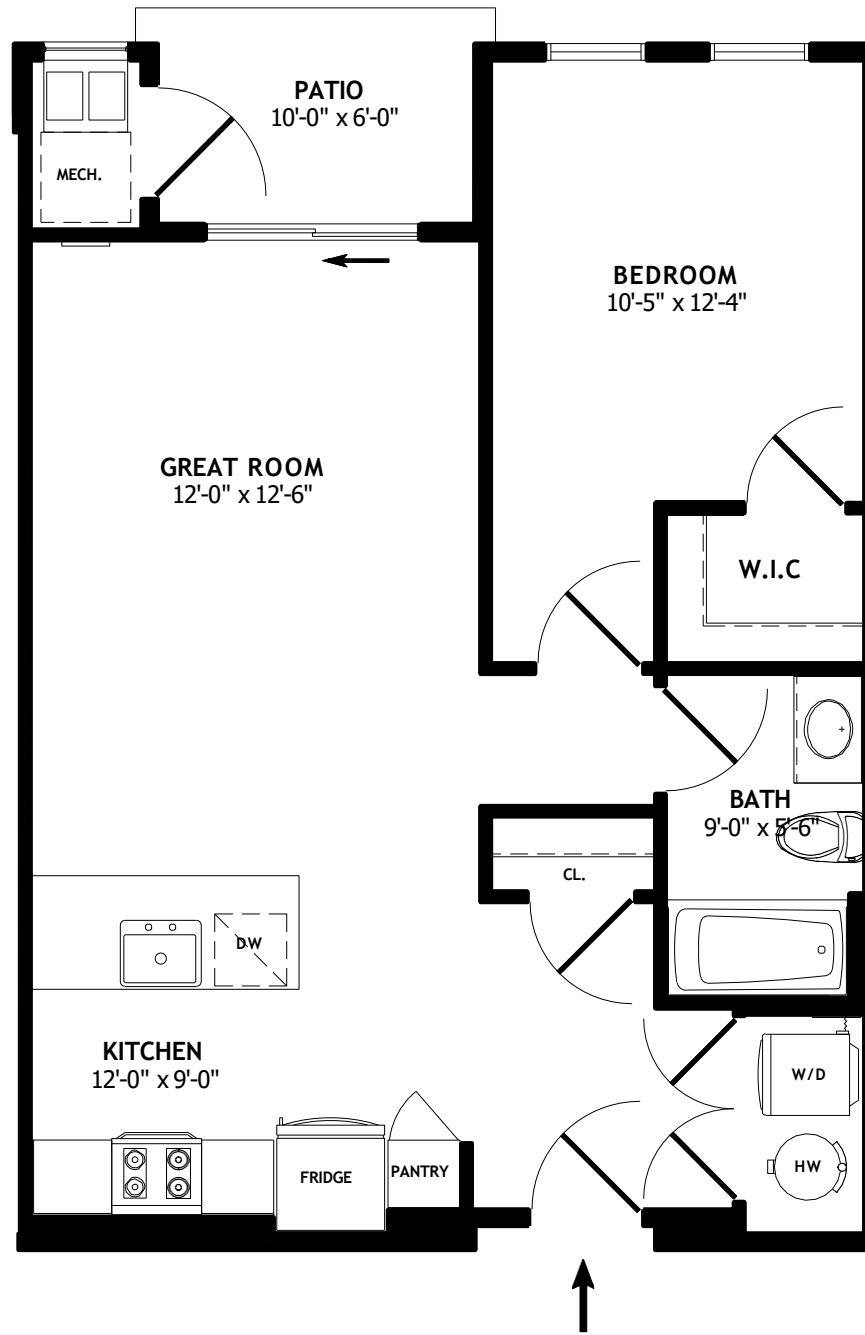

BUILDING # 4
FIRST FLOOR PLAN

SULLIVAN
PARKE

BUILDING # 4
SECOND FLOOR PLAN

BUILDING # 4
THIRD FLOOR PLAN

A1

ONE BEDROOM / ONE BATHROOM
811 SQ.FT.

**SULLIVAN
PARKE**

A2

ONE BEDROOM / ONE BATHROOM
1040 SQ.FT.

A3

TWO BEDROOM / TWO BATHROOM
1315 SQ.FT.

SULLIVAN
PARKE

A4

TWO BEDROOM / TWO BATHROOM
1315 SQ.FT.

SULLIVAN
PARKE

A5 
ONE BEDROOM / ONE BATHROOM
806 SQ.FT.

A6

ONE BEDROOM / ONE BATHROOM
751 SQ.FT.

SULLIVAN
PARKE

A7

ONE BEDROOM / ONE BATHROOM
751 SQ.FT.

**SULLIVAN
PARKE**

A8

TWO BEDROOM / TWO BATHROOM
1315 SQ.FT.

SULLIVAN
PARKE

A9

TWO BEDROOM / TWO BATHROOM
1315 SQ.FT.

SULLIVAN
PARKE

A10

ONE BEDROOM / ONE BATHROOM
1040 SQ.FT.

B1

ONE BEDROOM / ONE BATHROOM
811 SQ.FT.